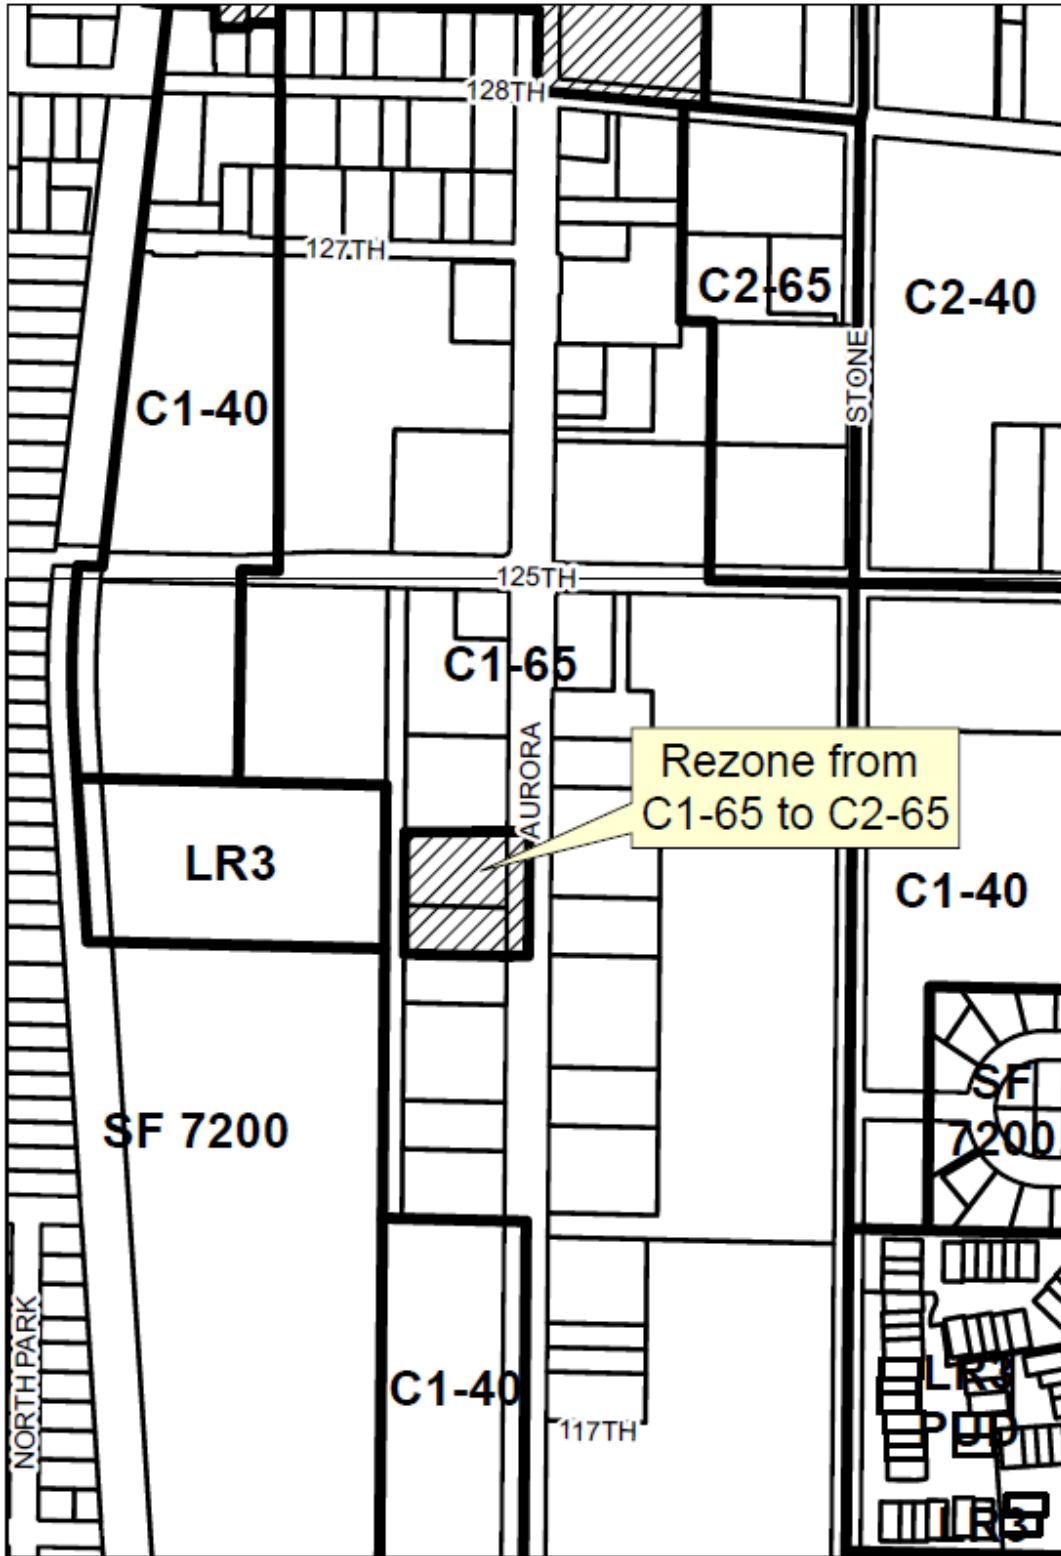

Bitter Lake Village Hub Urban Village Rezone C

Exhibit C
Bitter Lake Hub Urban Village
Rezone Map 3

Rezone area