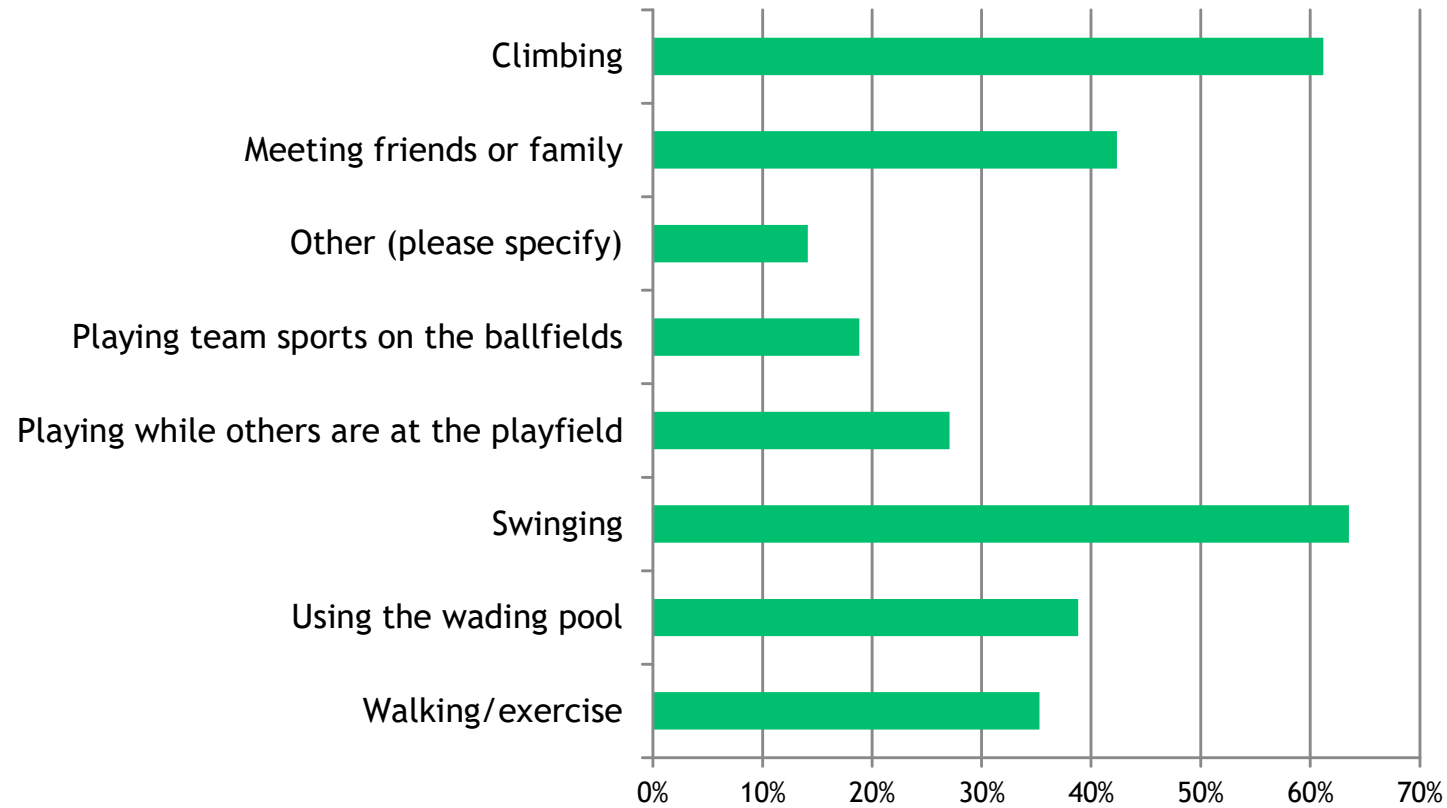

BITTER LAKE PLAYFIELD

Play Area & Comfort Station Renovation Project

What We've Heard from You

December 2020 Survey Results

Seattle
Parks & Recreation

What We've Heard from You

What activities do you or your children enjoy most at the play area? (check all that apply)