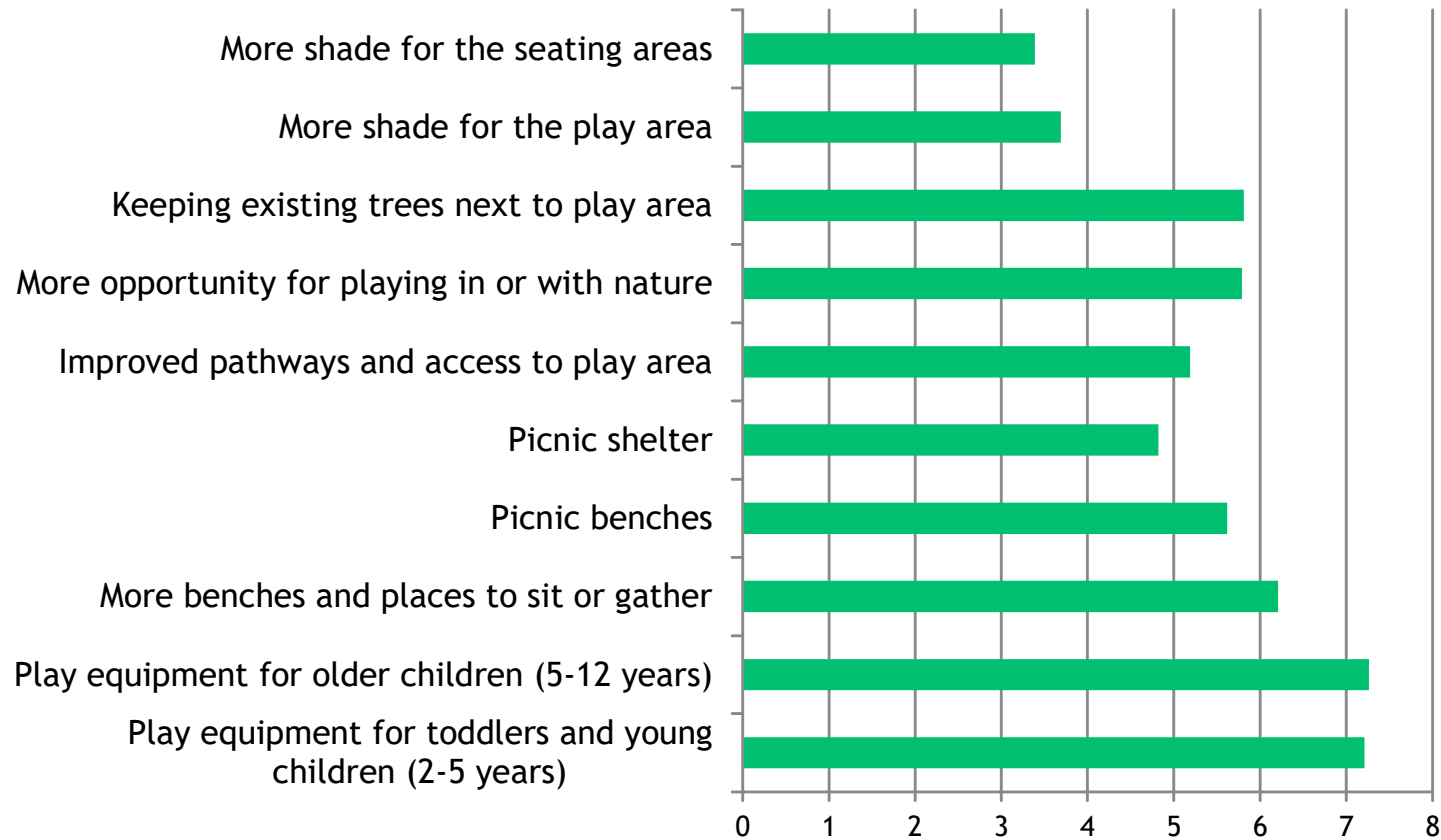

BITTER LAKE PLAYFIELD

Play Area & Comfort Station Renovation Project

What We've Heard from You

December 2020 Survey Results

Seattle
Parks & Recreation

What We've Heard from You

What activities do you or your children enjoy most at the play area? (check all that apply)

BITTER LAKE PLAYFIELD Play Area & Comfort Station Renovation Project
December 2020

What We've Heard from You

What play features would improve the enjoyment of this play area? (please rank)

BITTER LAKE PLAYFIELD Play Area & Comfort Station Renovation Project
December 2020

Non-Recreation Use

- Homeless use, homeless people taking over play area, benches and restrooms
- Need to curb drug use and illegal activities in and around the play area