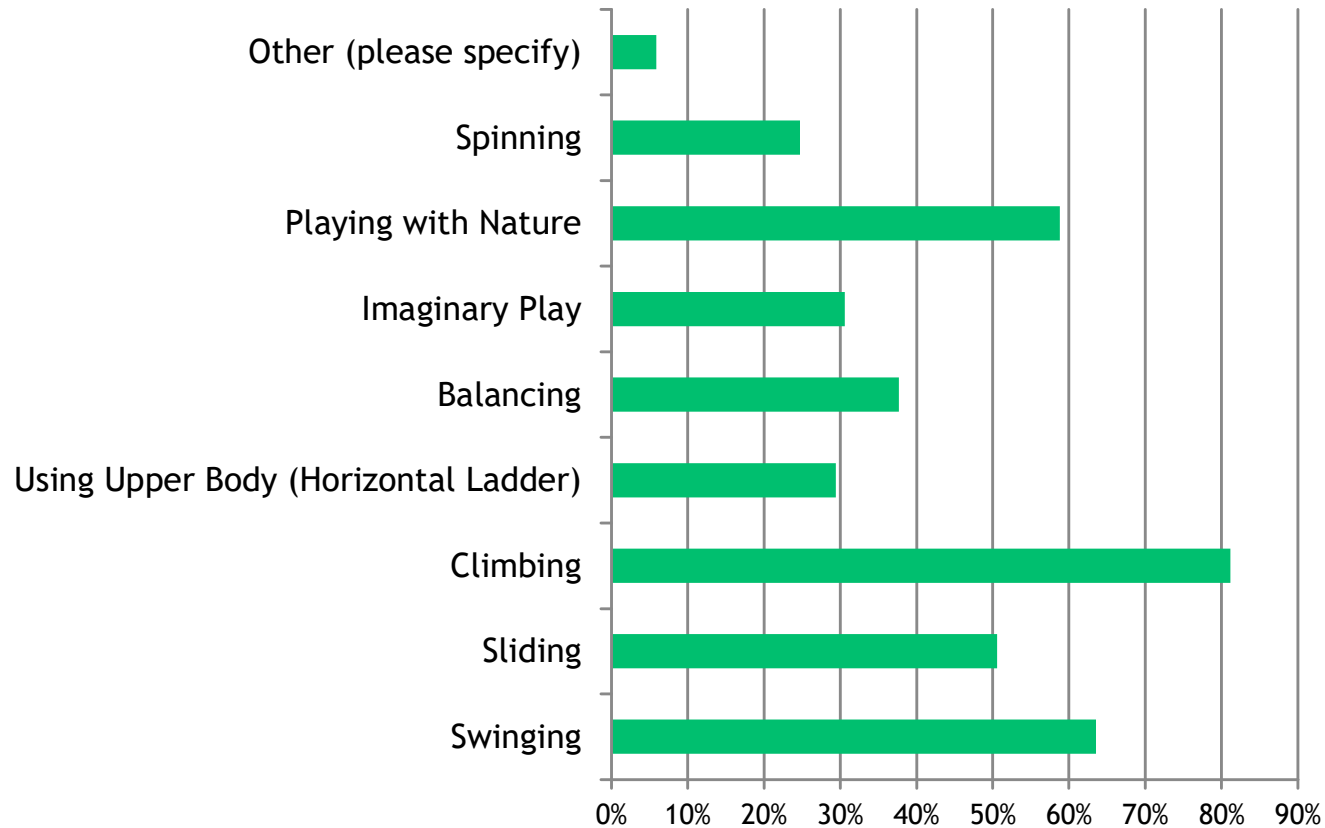

BITTER LAKE PLAYFIELD

Play Area & Comfort Station Renovation Project

What We've Heard from You

December 2020 Survey Results

Seattle
Parks & Recreation

What We've Heard from You

What activities do you or your children enjoy most at the play area? (check all that apply)

BITTER LAKE PLAYFIELD Play Area & Comfort Station Renovation Project
December 2020

What We've Heard from You

What play features would improve the enjoyment of this play area? (please rank)

BITTER LAKE PLAYFIELD Play Area & Comfort Station Renovation Project
December 2020

What We've Heard from You

What play elements would you like the most?
 What other elements would you like? Check
 your top four choices.

What We've Heard from You

Other Comments & Concerns

Play Equipment

- Keep tall swingsets and merry-go-round
- Consider culturally themed playground
- Keep play structure for younger/smaller kids
- Include art or indigenous art in play area