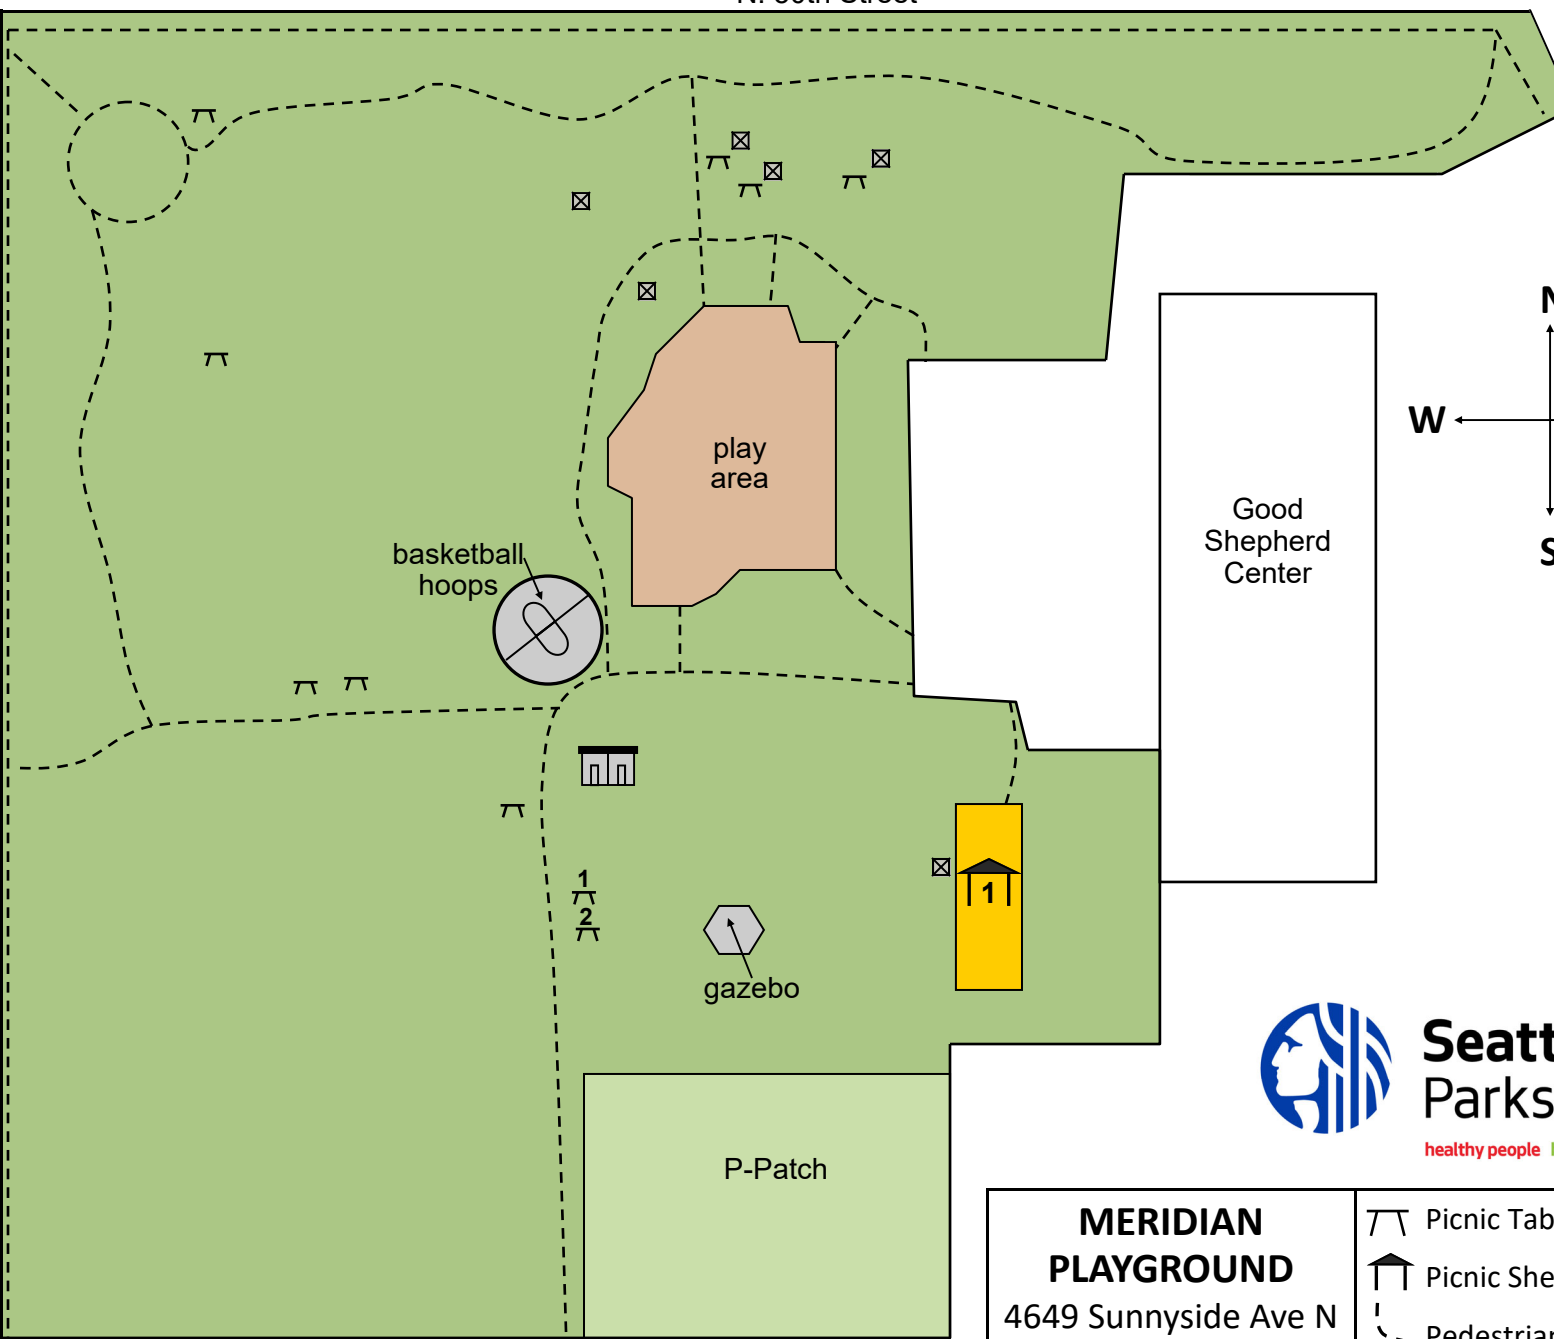

N. 50th Street

Sunnyside Avenue N.

Meridian Avenue N.

Seattle
Parks & Recreation

healthy people healthy environment strong communities

**MERIDIAN
PLAYGROUND**
4649 Sunnyside Ave N
Seattle, WA 98103

	Picnic Table		Restroom (seasonal)
	Picnic Shelter		Parking Lot
	Pedestrian Path		BBQ Grill

MERIDIAN PLAYGROUND

4649 Sunnyside Avenue N.
Seattle, WA 98103

I-5 North/Southbound:

Take the NE 50th St exit. Turn left from I-5 Northbound or right from I-5 Southbound. Continue following NE 50th St to Meridian Avenue N. Turn left on Meridian Avenue N. Park is on the left-hand side of the street.