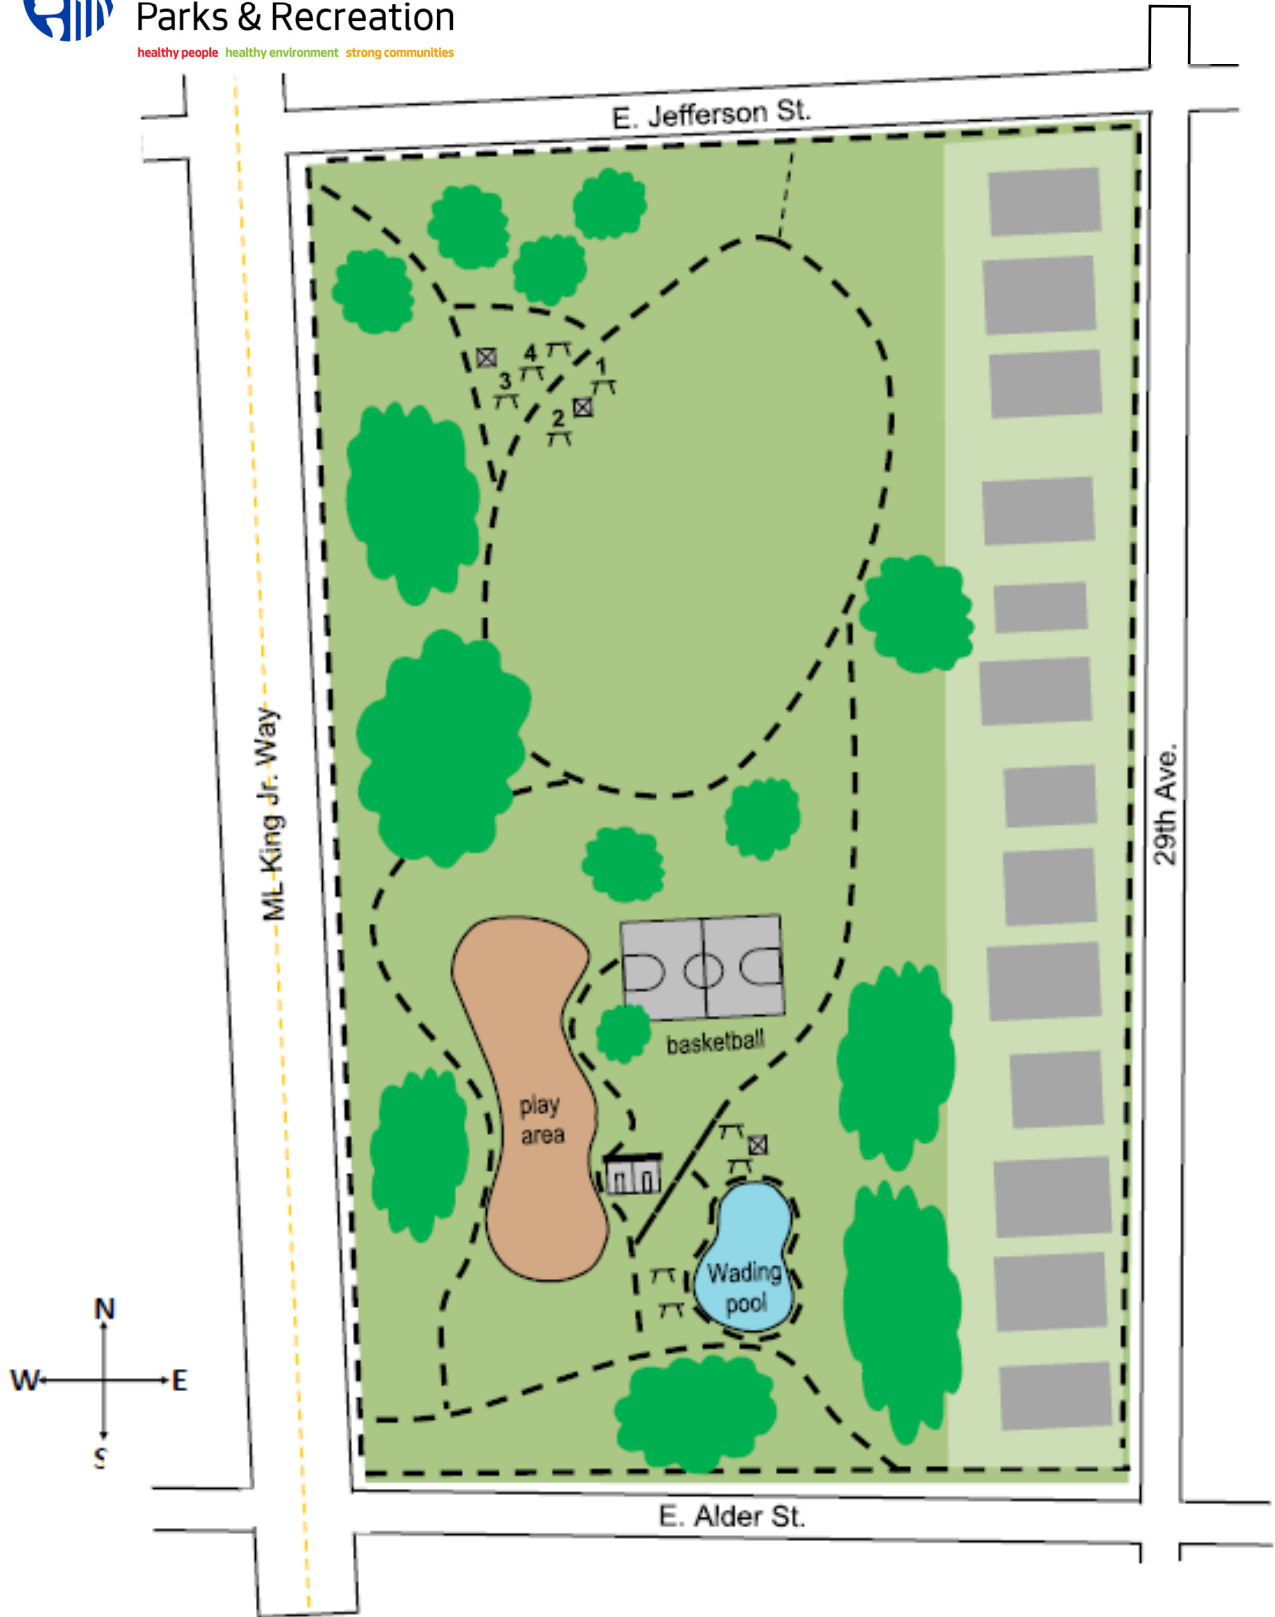

POWELL BARNETT PARK

352 Martin Luther King Jr. Way,
Seattle, WA 98122

-  Picnic Table
-  BBQ Grill

-  Restroom (seasonal)
-  Pedestrian Pathway

Seattle
Parks & Recreation

healthy people healthy environment strong communities

POWELL BARNETT PARK

352 Martin Luther King Jr. Way,
Seattle, WA 98122