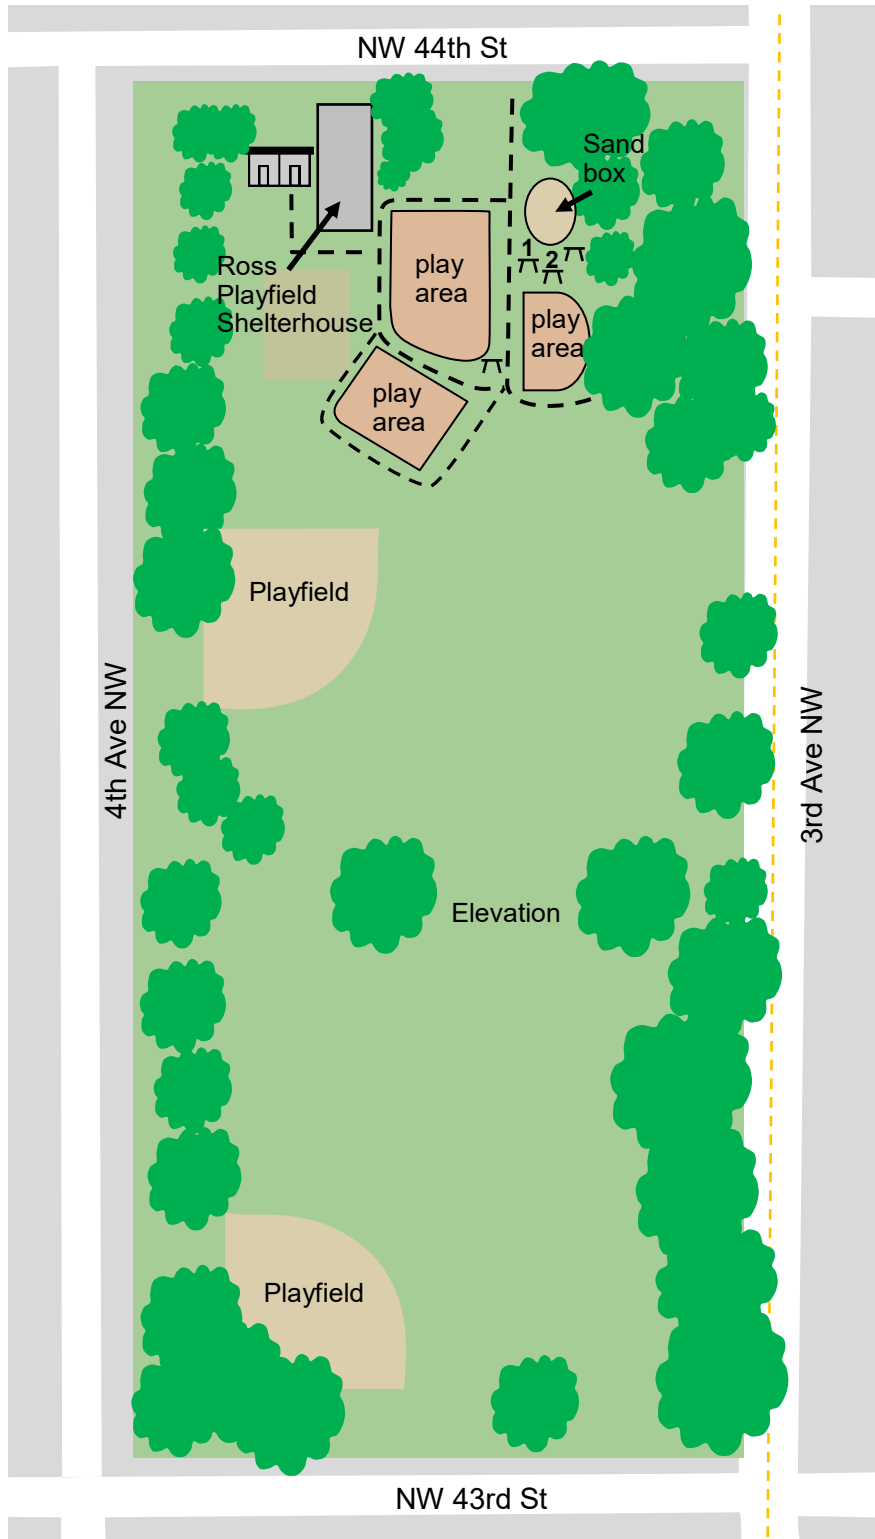

# ROSS PLAYGROUND

4301 3rd Ave NW  
Seattle, WA 98107

-  Picnic Table
-  Restroom (seasonal)
-  Pedestrian Pathway

**Seattle**  
**Parks & Recreation**

healthy people healthy environment strong communities

# ROSS PLAYGROUND

4301 3rd Ave NW  
Seattle, WA 98107