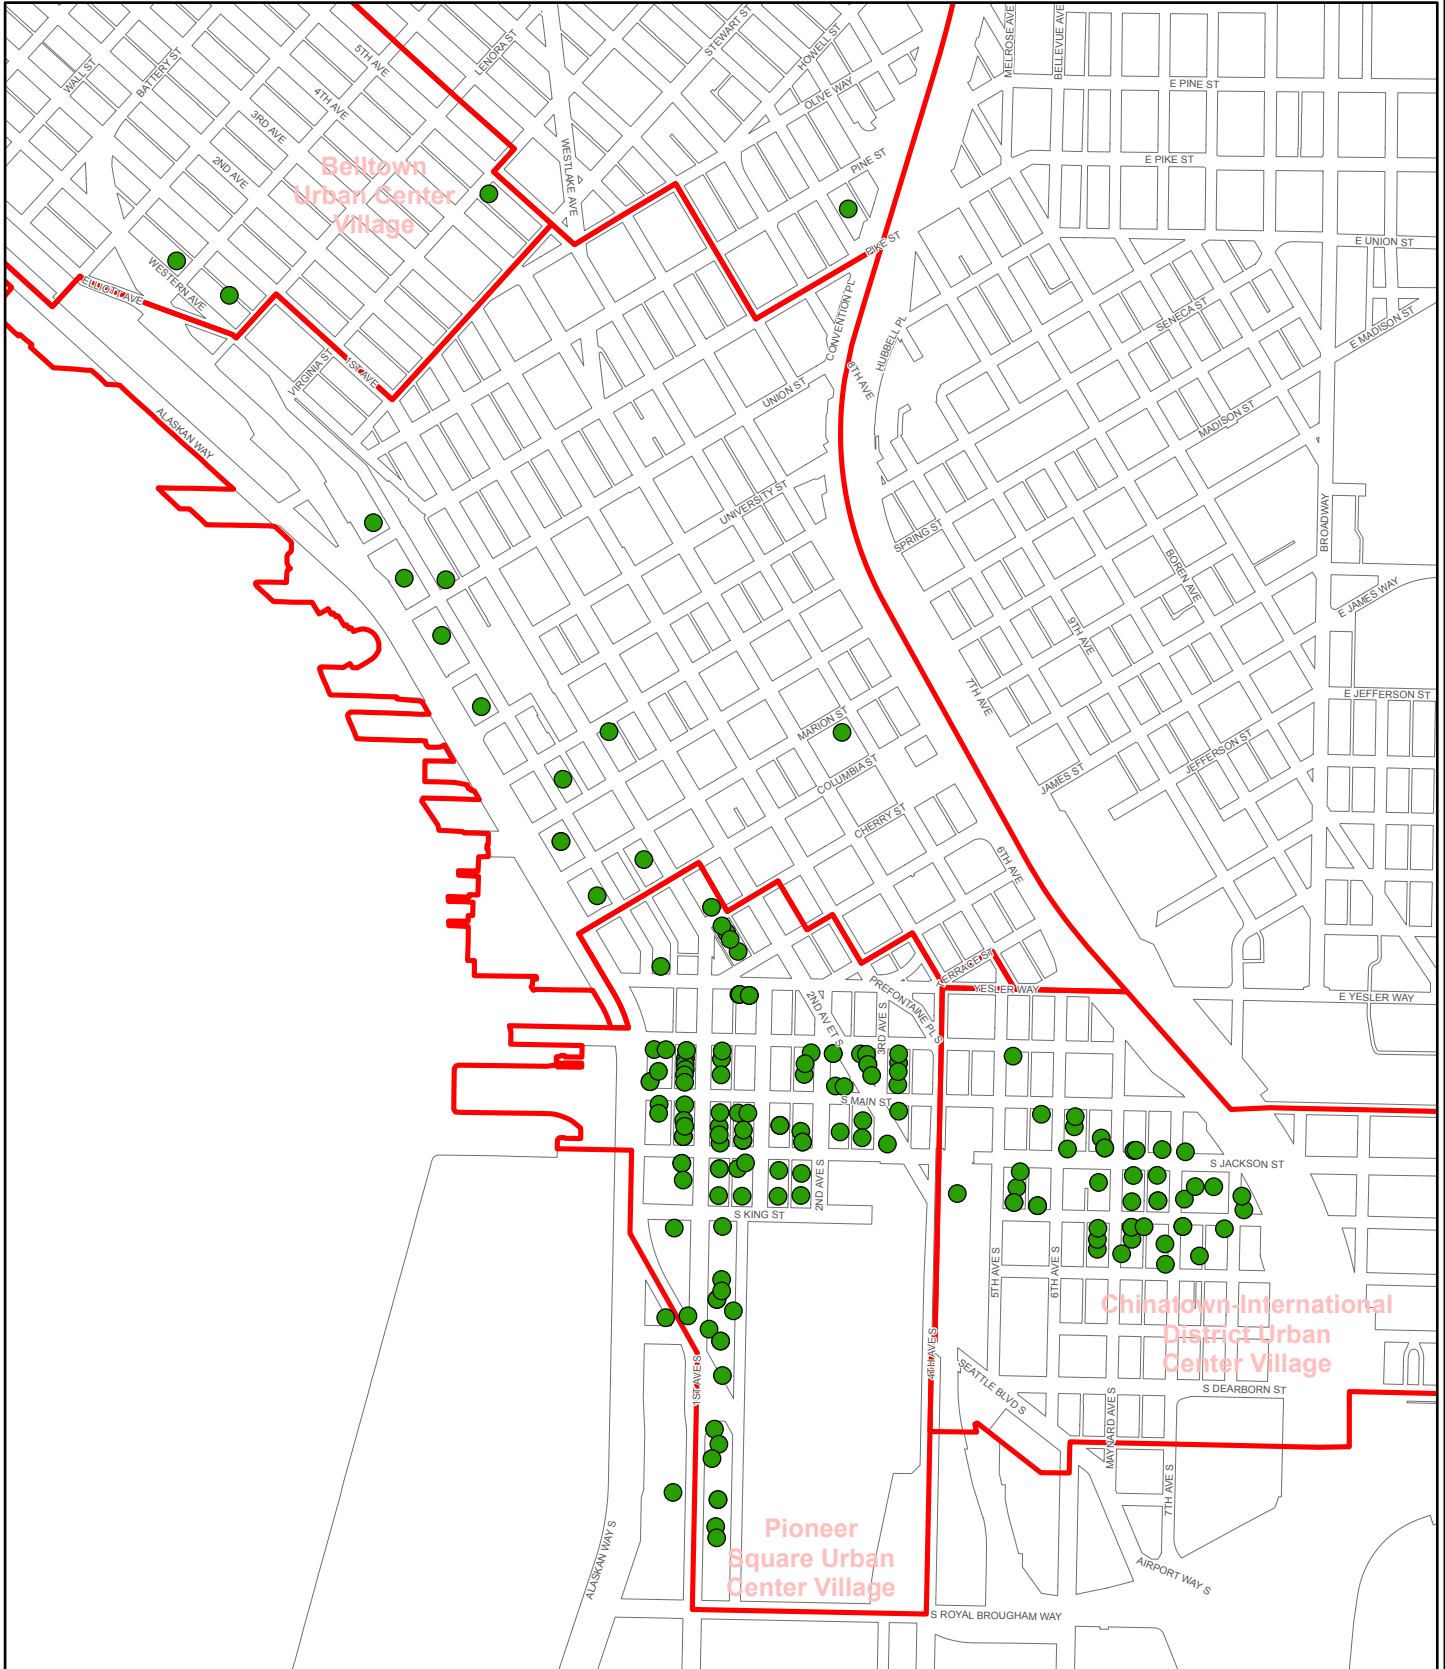

URMs located in Downtown, Pioneer Square and International District

● Downtown URMs
 Downtown Urban Center
 Block outlines