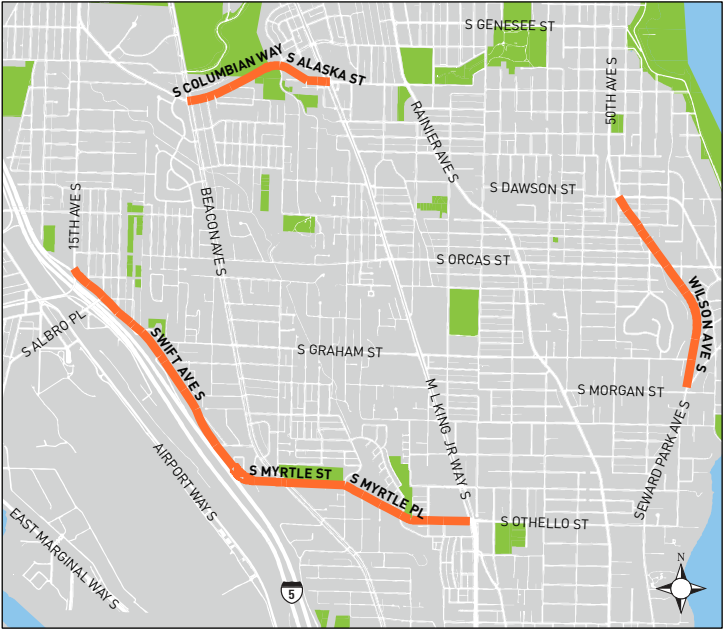

2018 Paving Projects

Tell us how we might make changes to the streets being paved in 2018 (see map) to better serve your needs. Call (206) 684-8105.

Díganos cómo podríamos cambiar las calles que se pavimentarán en 2018 (véase el mapa) para satisfacer mejor sus necesidades. Llame al (206) 684-8105.

Hãy cho chúng tôi biết chúng tôi nên thay đổi đường phố như thế nào trong năm 2018 (xem bản đồ) để có thể phục vụ tốt hơn các nhu cầu của quý vị. Vui lòng gọi số (206) 684-8105.

እባክዎትን በ2018 የሚደረገውን የመንገድ ጠረጎ (ካርታውን ይመልከቱ) በተመለከተ መንገዱን በተሻለ አኳኋን ማከናወን እንድንችል አስተያየትዎን እንዲያጋሩን እንጠይቅዎታለን። ይደውሉ (206) 684-8105።

請告訴我們如何透過修改2018年計劃鋪設的路線 (請參看地圖) 來更好地滿足您的需求, 請致電 (206) 684-8105.

여러분의 요구에 더 잘 부응할 수 있도록 2018년에 포장될 도로에 대한 더 좋은 변경 방법이 있으면 연락 주십시오(지도 참조). 로 문의하십시오 (206) 684-8105.

Nuti caalaatti fedhii keessan akka keessummeessinuuf daandiiwwan bara 2018 hojjetaman (kaartaa ilaalaa) irratti jijjiirama nuti taasisuu qabnu nuttiness hima. Bilbilaa (206) 684 - 8105.

Noo sheeg sida aan baddalaad ugu samayn karno jidadka la saaro laamiga sannadka 2018 (fiiri khariidada) si loogu adeego baahidaada. Wac (206) 684-8105.

Sabihin sa amin kung paano kami makakapagsagawa ng mga pagbabago sa mga kalye na aayusin sa taong 2018 (basahin ang mapa) upang higit pang mapaglingkuran ang inyong mga pangangailangan. Tumawag sa (206) 684-8105.

በጃኻ እቲ ብ2018 ዝግበር ናይ ጽርግያ ምትዕርራይ (ካርታ ርእ) ብዝተሻለ መገዲ ምእንቲ ኸንገብር ርእይቶኻ ኸትህበና ብትሕትና ንኣትተካ። ደውል (206) 684-8105።