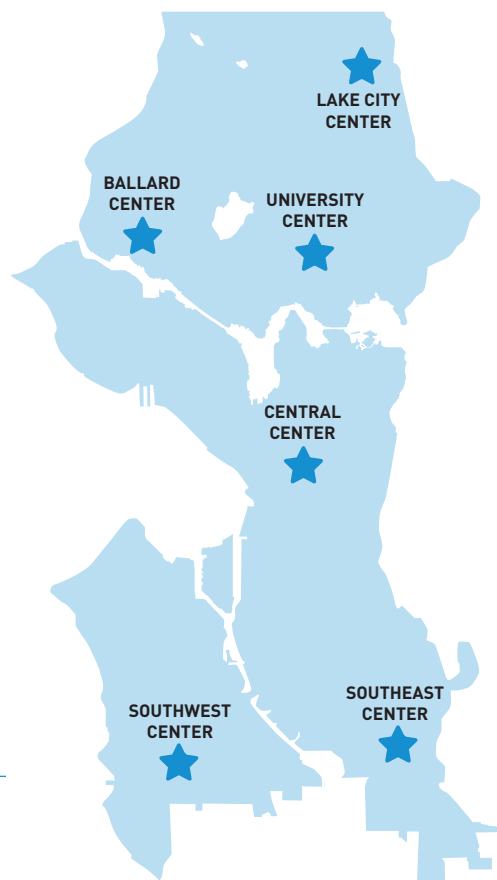

FREE

HELMETS FOR ADULTS

Access a free helmet at one of Seattle's Customer Service Centers!*

*Excludes the Downtown Service Center.

Find Customer Service Center locations and hours by scanning this QR code:

- Helmets are limited to 1 per adult. Sizes may be limited.
- Helmets are provided by Bird and Veo.
- Always wear a helmet when riding scooters and bikes in Seattle.

Learn more about Seattle scooter share and bike share by visiting seattle.gov/ScooterShare or seattle.gov/BikeShare

Ride Safe, Seattle! #RideSafeSeattle

For more information, email ScooterShare@seattle.gov or call (206) 375-2344

Seattle
Department of
Transportation