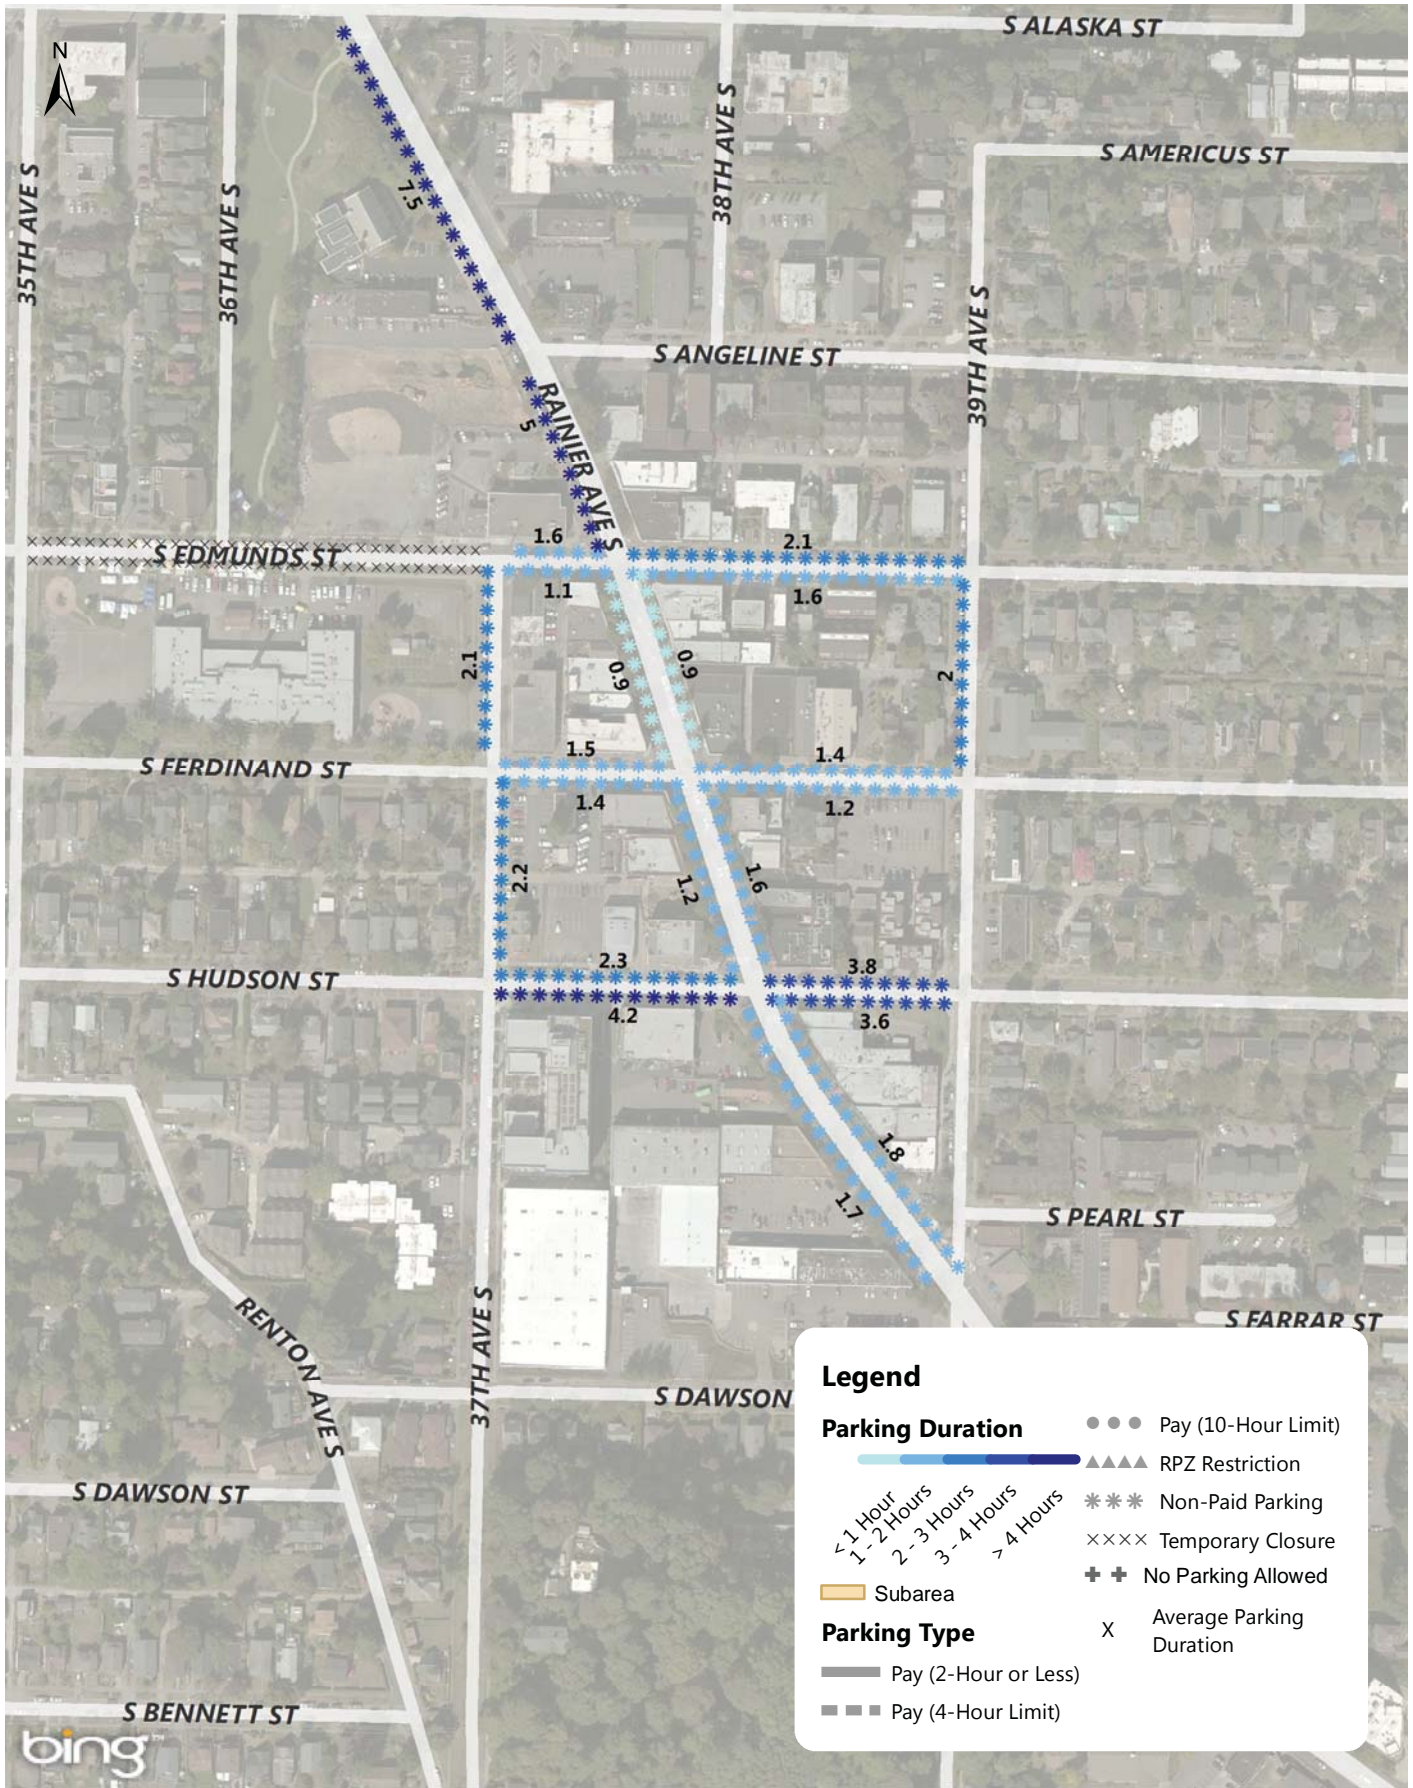

Columbia City Weekday Parking Occupancy
Average Peak 3 Hours of Each Blockface (8AM-7PM)

Annual Parking Study - Spring 2015

**Columbia City Weekday Parking Occupancy
7PM Occupancy of Each Blockface**

Annual Parking Study - Spring 2015

Columbia City Weekday Average Parking Duration (8AM - 9PM)

Annual Parking Study - Spring 2015