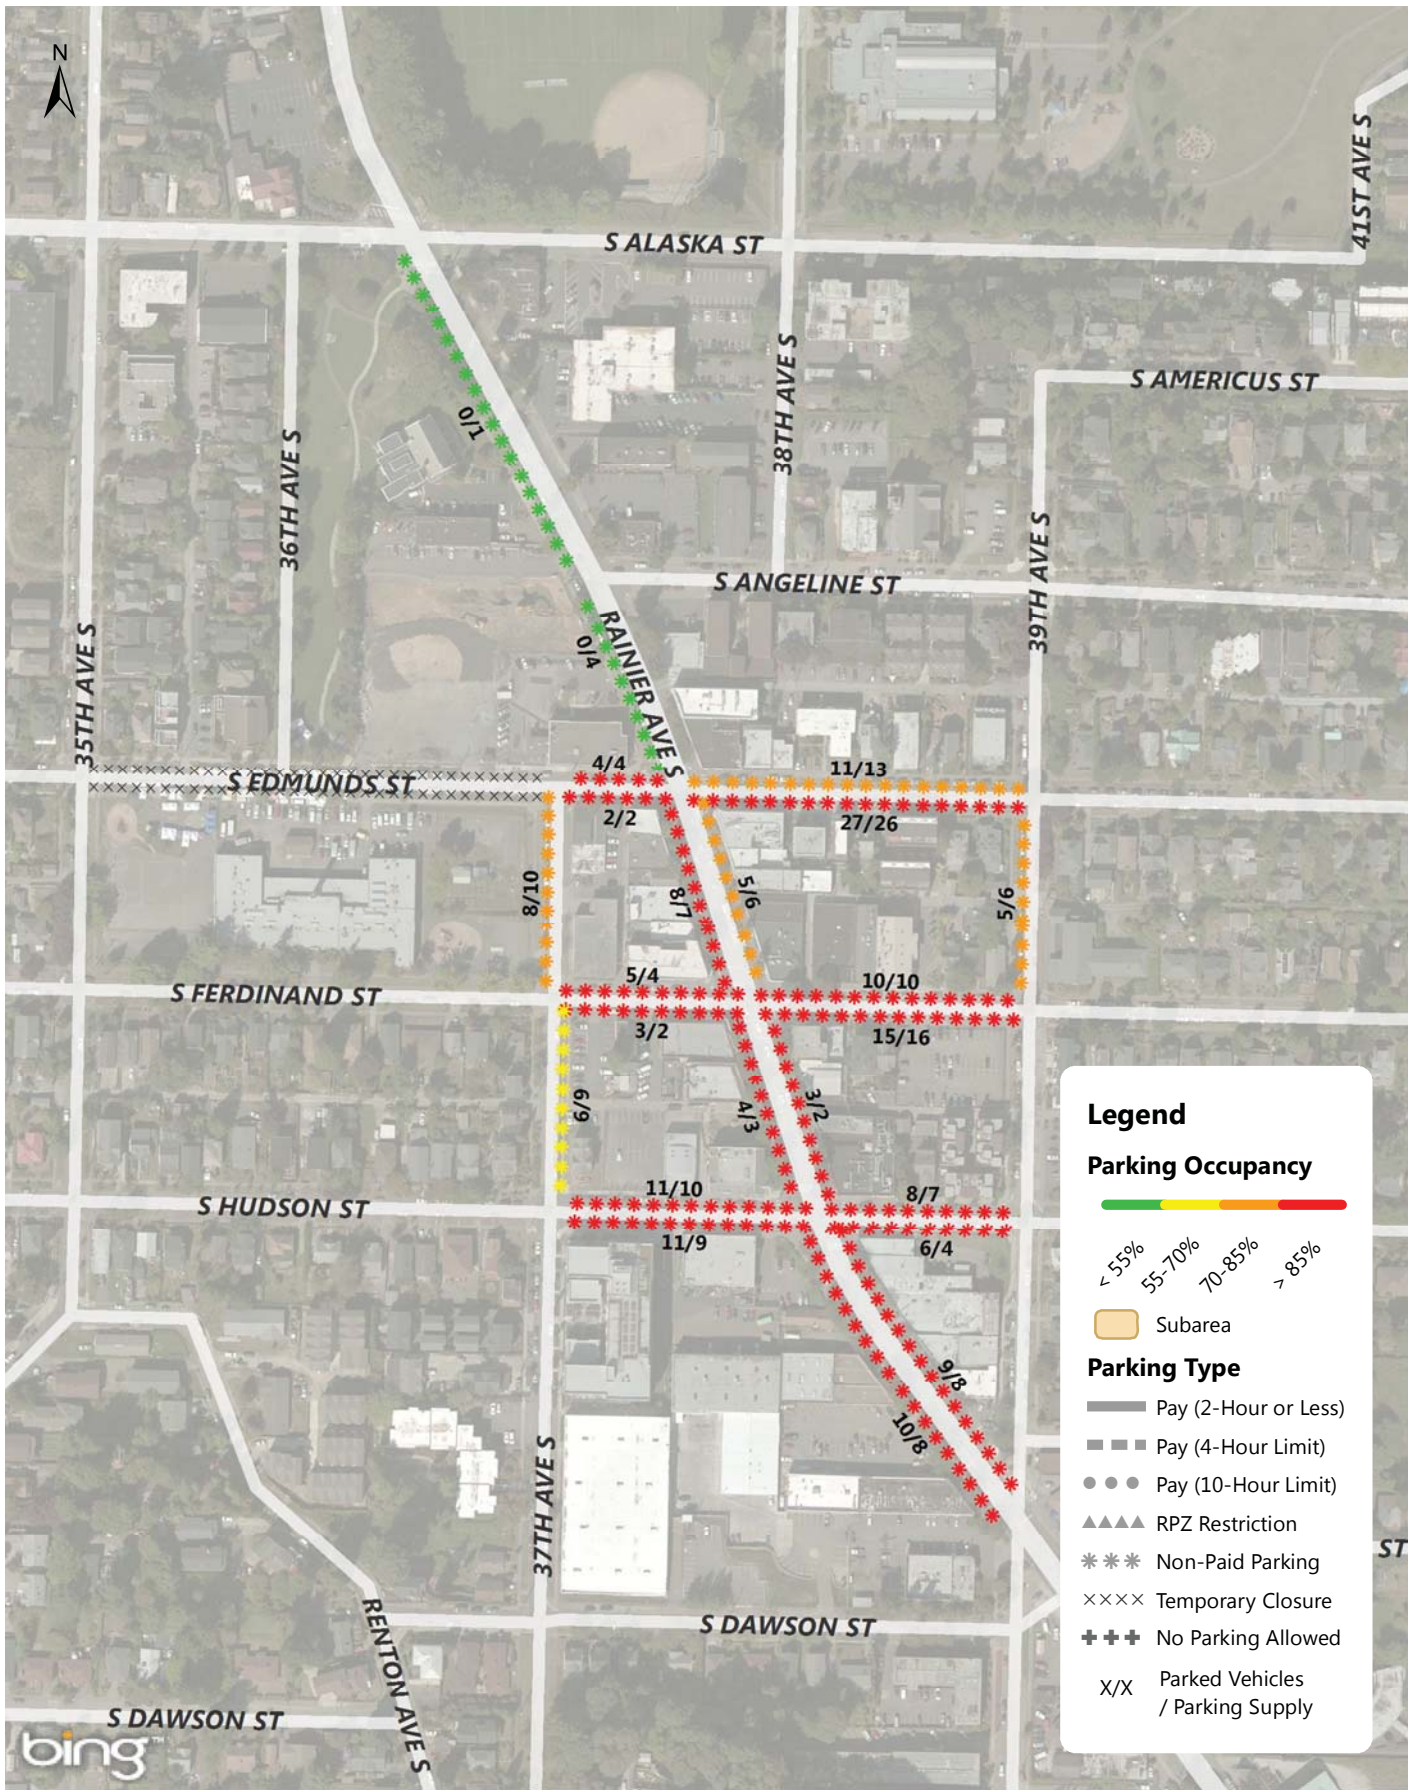

Columbia City Weekday Parking Occupancy
Average Peak 3 Hours of Each Blockface (8AM-7PM)

Annual Parking Study - Spring 2015

**Columbia City Weekday Parking Occupancy
7PM Occupancy of Each Blockface**

Annual Parking Study - Spring 2015

Columbia City Weekday Average Parking Duration (8AM - 9PM)

Annual Parking Study - Spring 2015