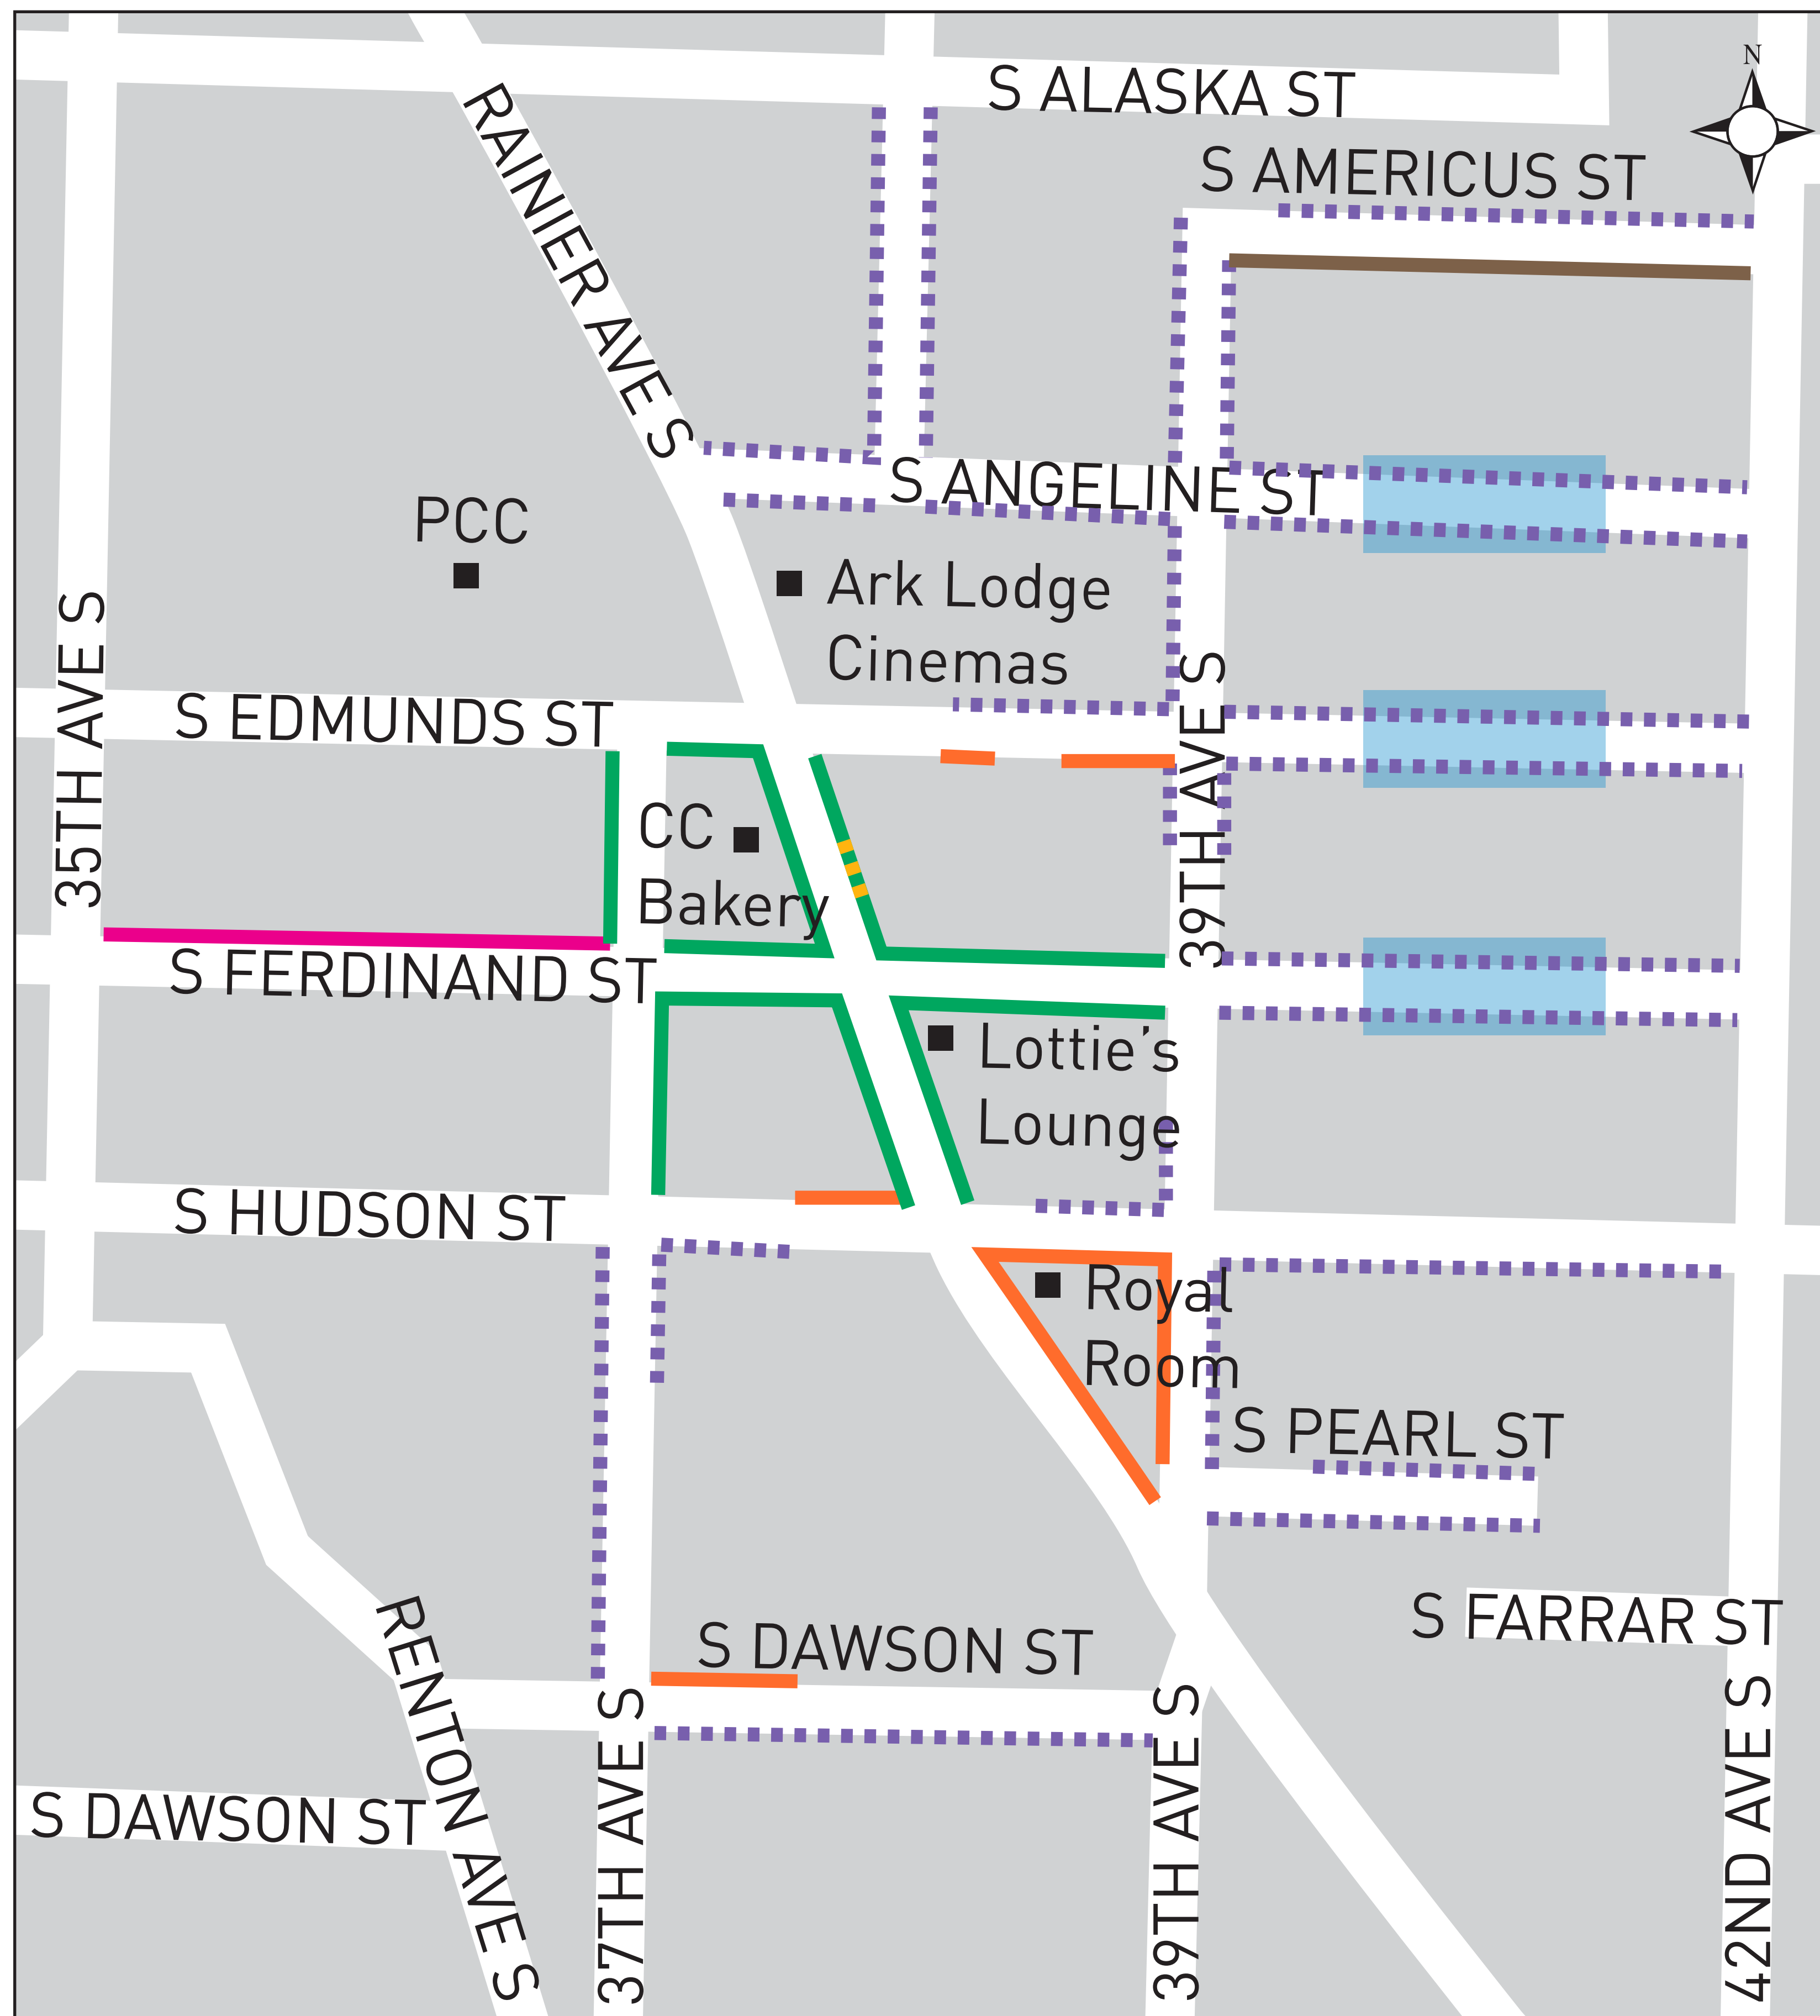

# COLUMBIA CITY PARKING PROPOSAL

## PROPOSED CHANGES

-  Paid, \$1/hr, 8 AM-8 PM Mon-Sat, 2 hr Limit, with 3 hours after 5 PM (80 spaces)
-  RPZ, 7 AM-6 PM Mon-Fri, 2 hours except by permit (390 spaces)
-  Unpaid Time Limits, 7 AM-6 PM, Mon-Sat, 2 hr limit (40 spaces)
-  Sign No Parking
-  Establish Vehicle Turn-out Areas
-  Convert One Space to Passenger Load Only 5 PM - 2 AM
-  Add New RPZ 29 Parking Spaces