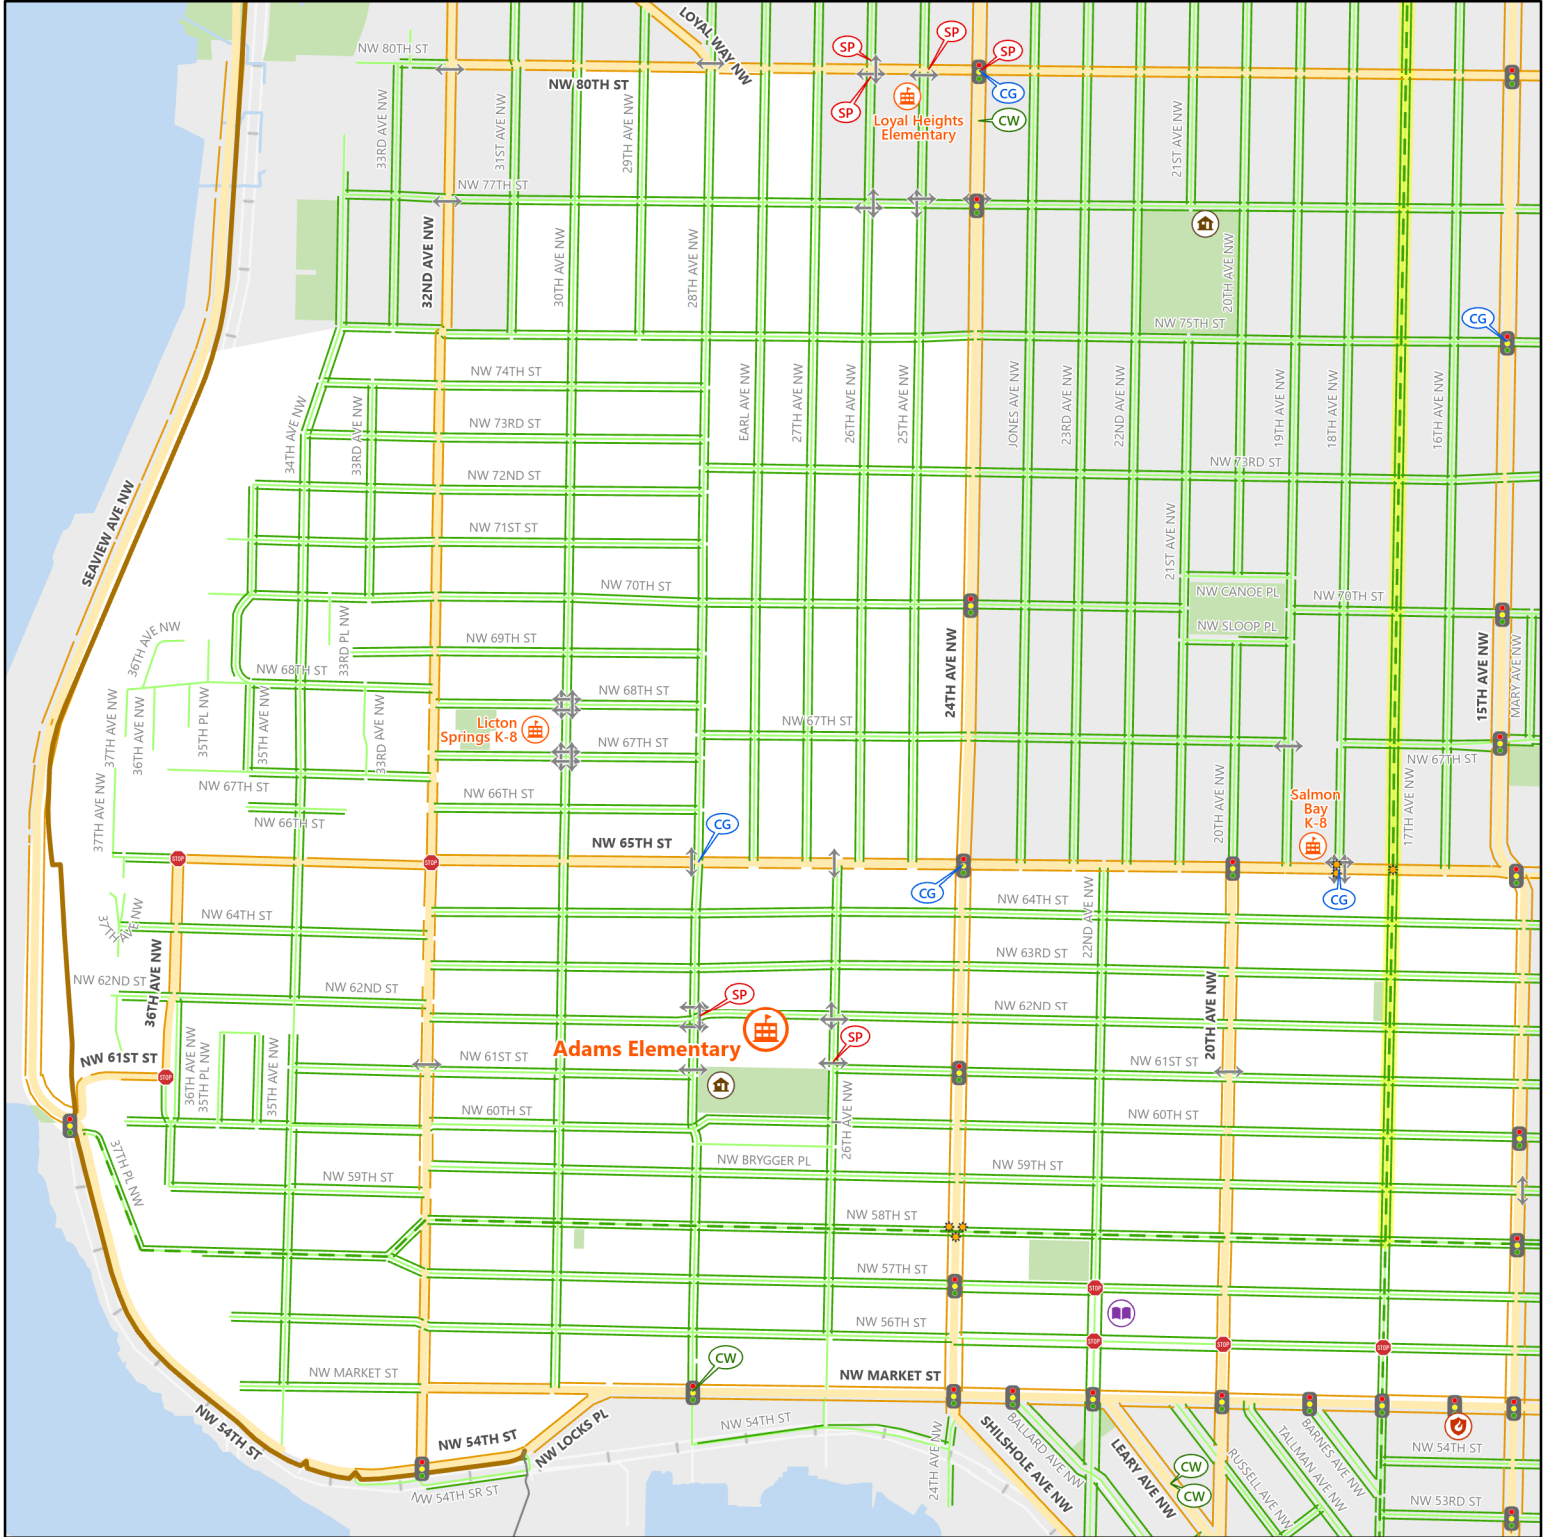

2023-24 Safe Routes to School Adams Elementary

0 435 870 1,740 Feet

Seattle
Department of
Transportation

Author: Seattle ITD, GIS-CADD