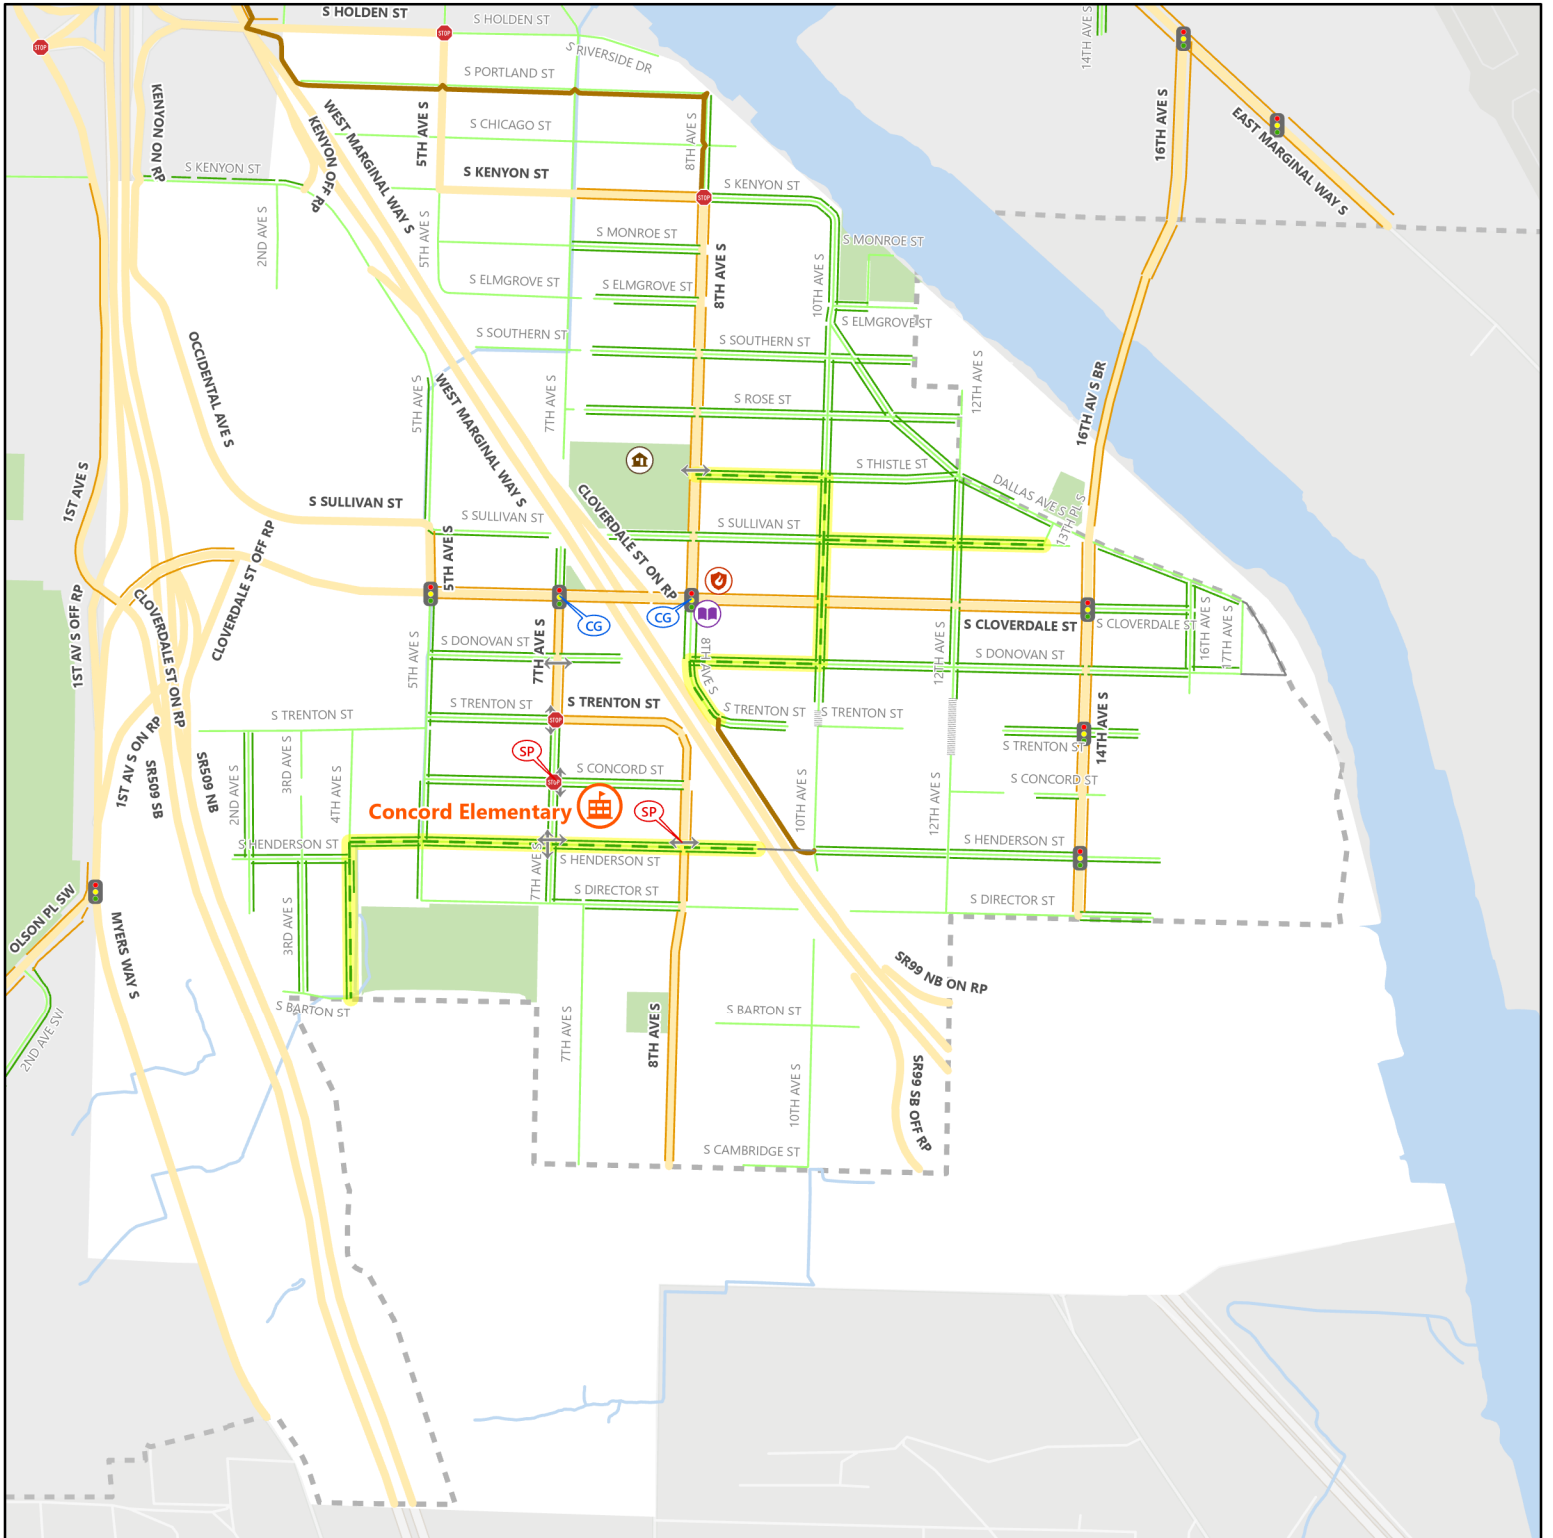

2023-24 Safe Routes to School Concord Elementary

0 435 870 1,740 Feet

Seattle
Department of
Transportation

Author: Seattle ITD, GIS-CADD