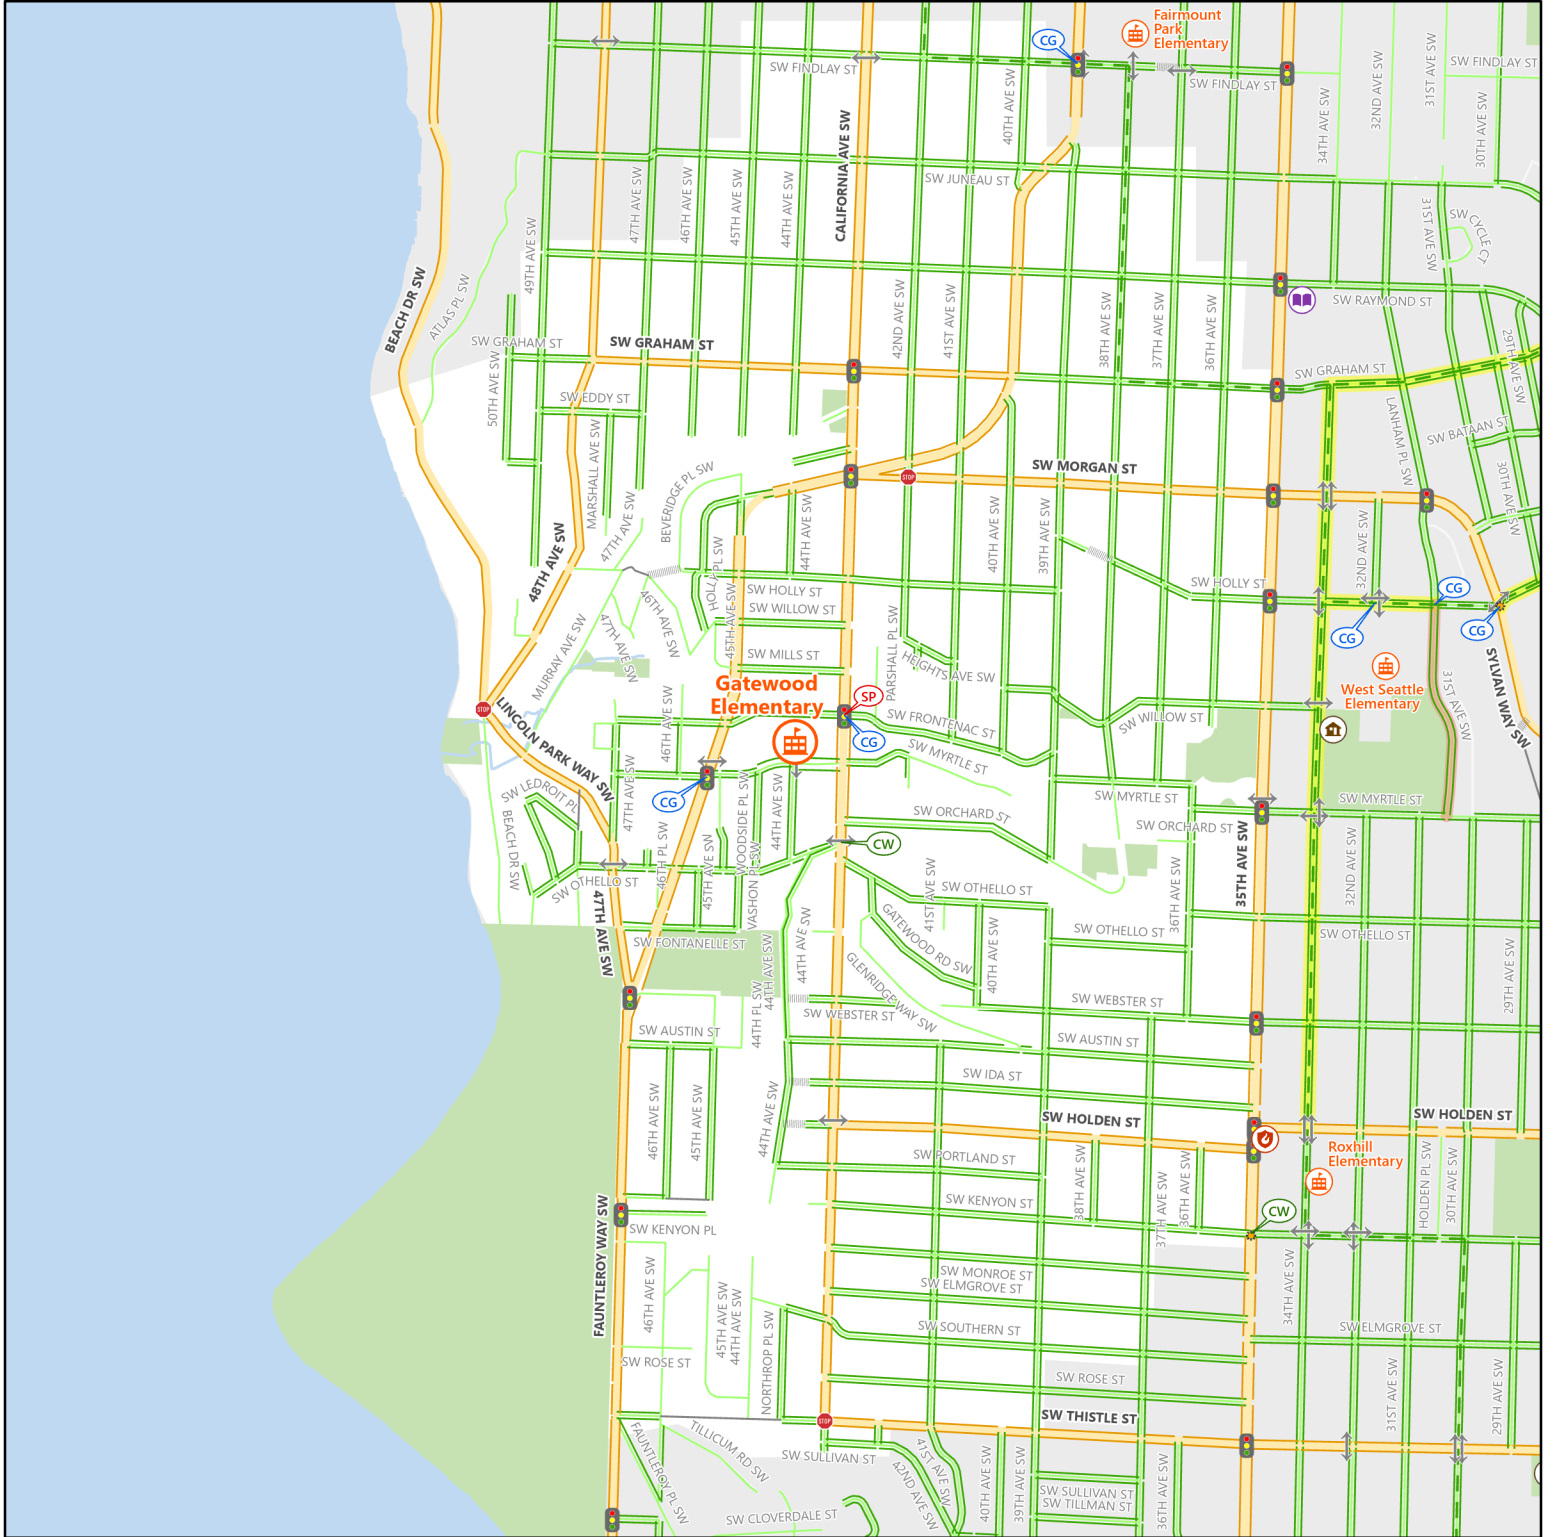

2023-24 Safe Routes to School

Gatewood Elementary

Crossing Guard Assignment*	Fire Station	Stay Healthy Street
School Patrol Location*	Library	Freeway
Overhead Crosswalk Sign	Police Station	Busy Street (Arterial)
Traffic Signal	Walkway	Sidewalk Exists
All Way Stop Intersection	Stairway	Neighborhood Street
Crossing Beacon	Protected Bike Lane	Sidewalk Exists
Designated School Crossing	Neighborhood Greenway	Park
School	Multi Use Path	School Walk Zone
Community Center	School Street	

Author: Seattle ITD, GIS-CADD