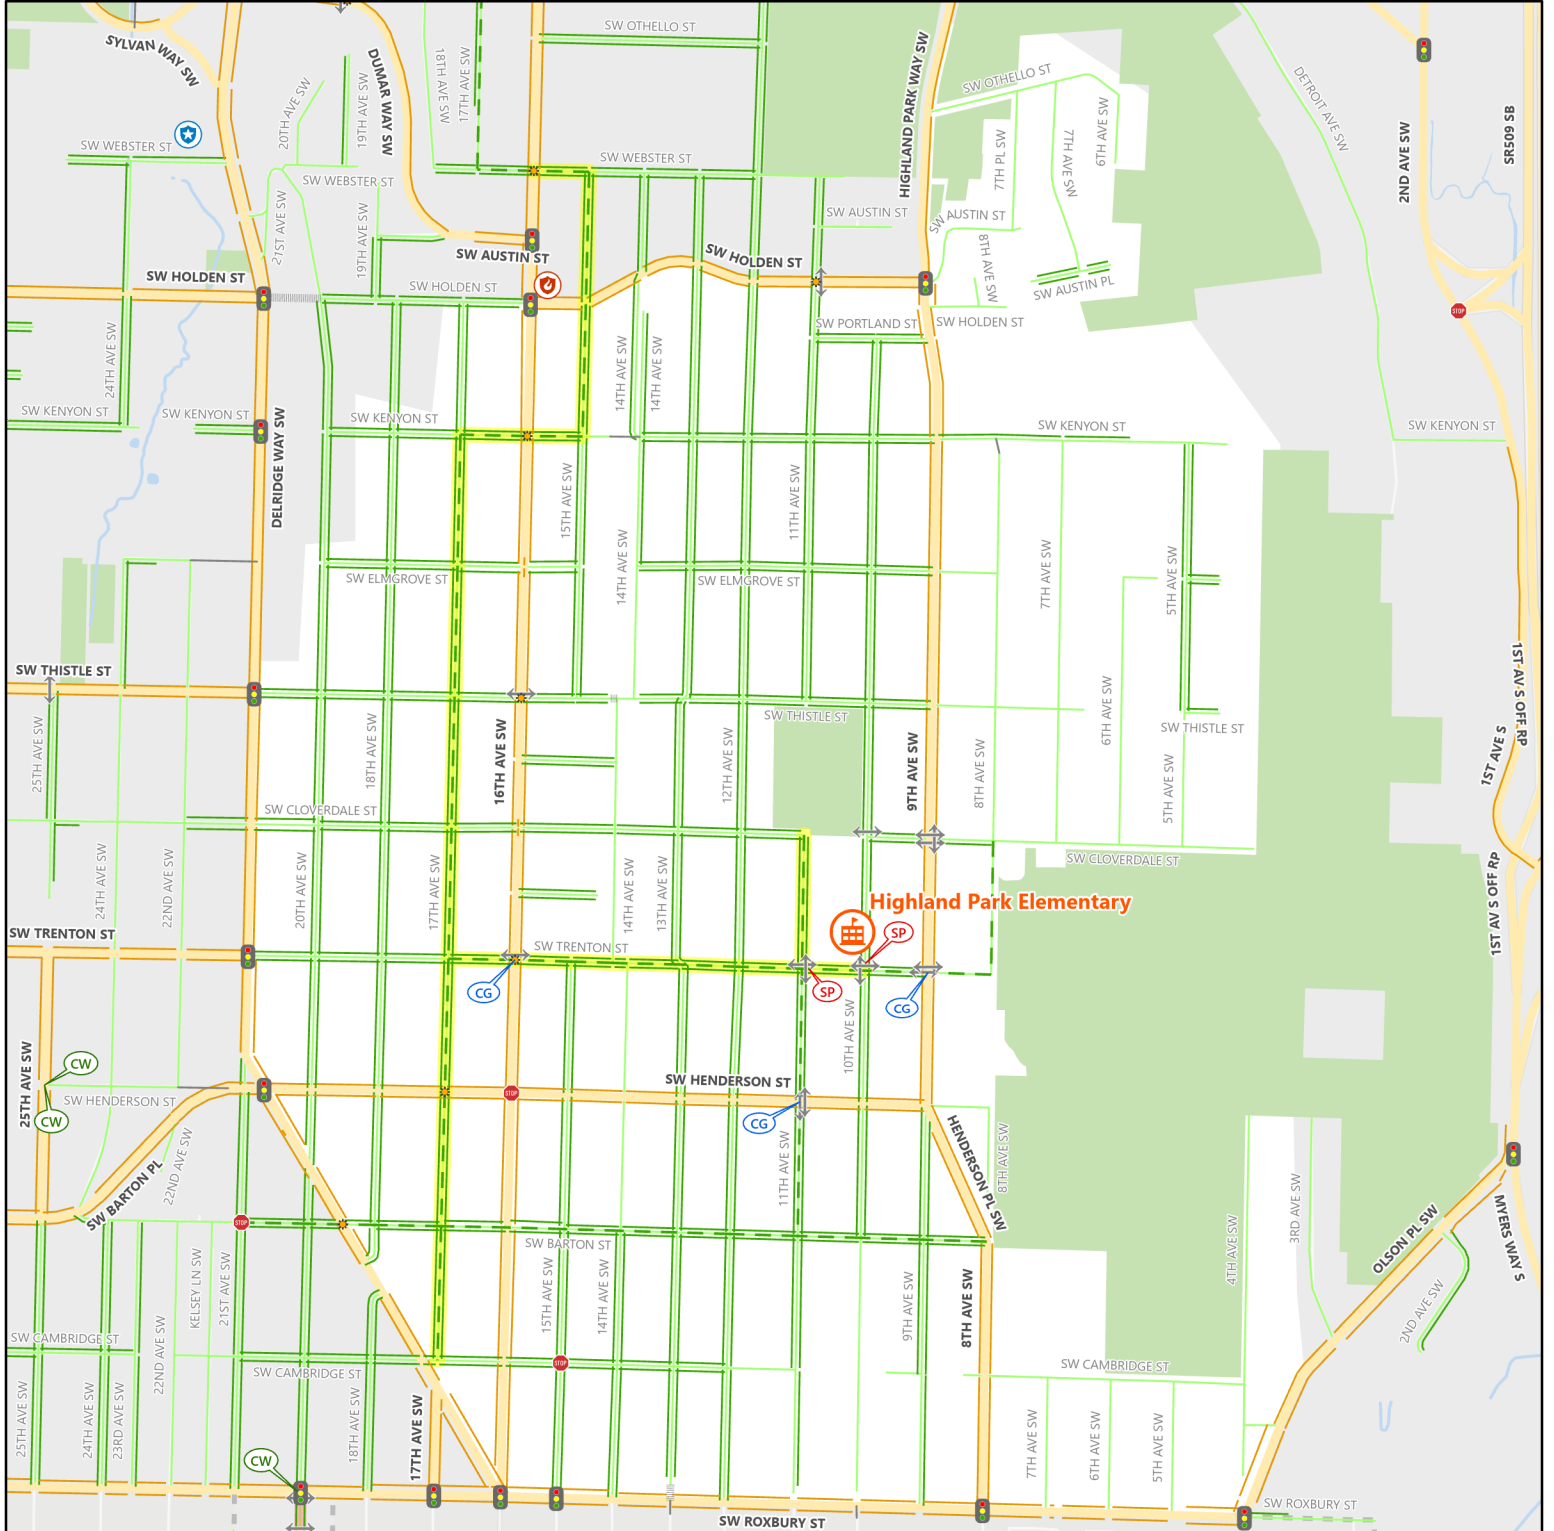

2023-24 Safe Routes to School Highland Park Elementary

0 435 870 1,740 Feet