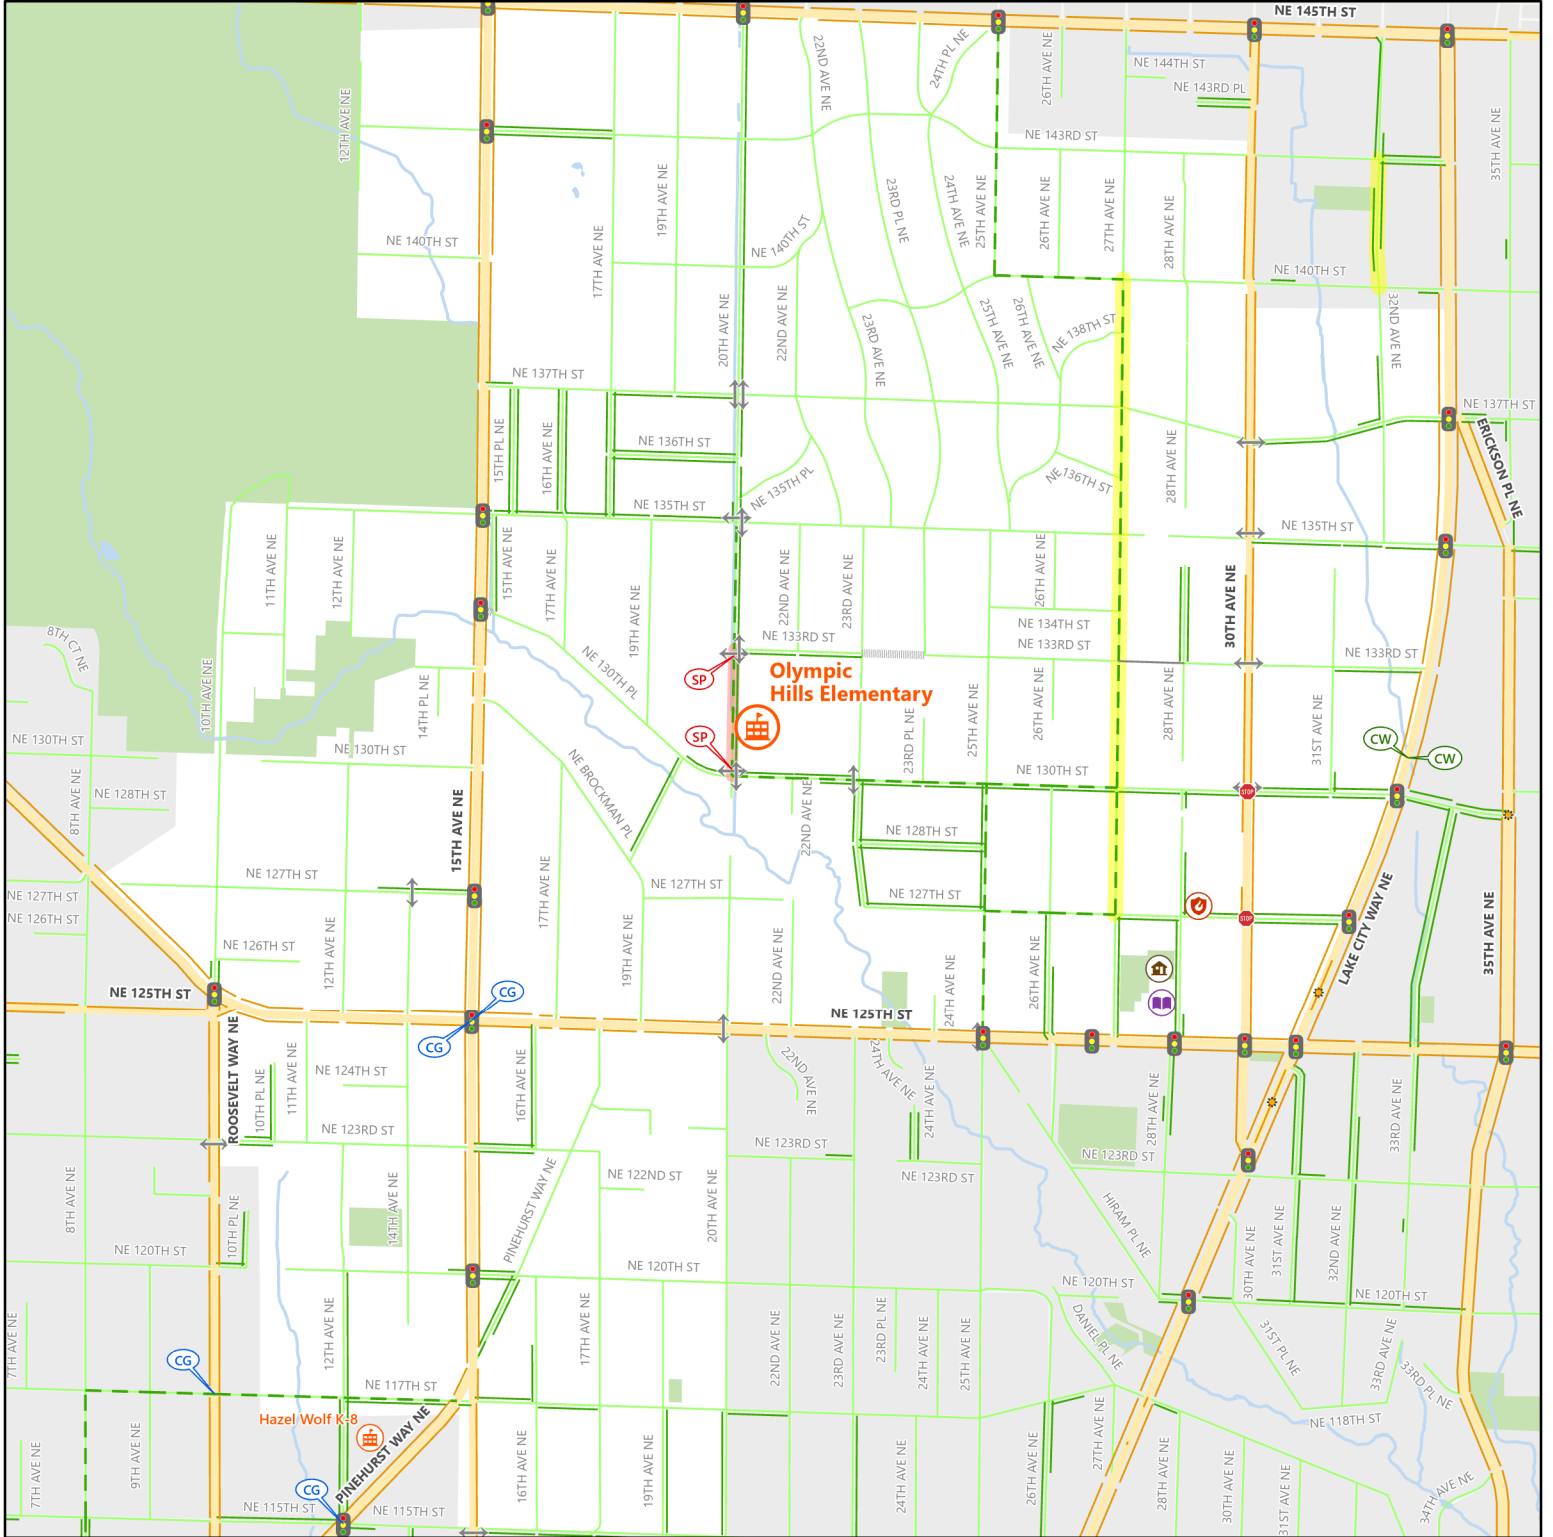

2023-24 Safe Routes to School

Olympic Hills Elementary

0 455 910 1,820 Feet