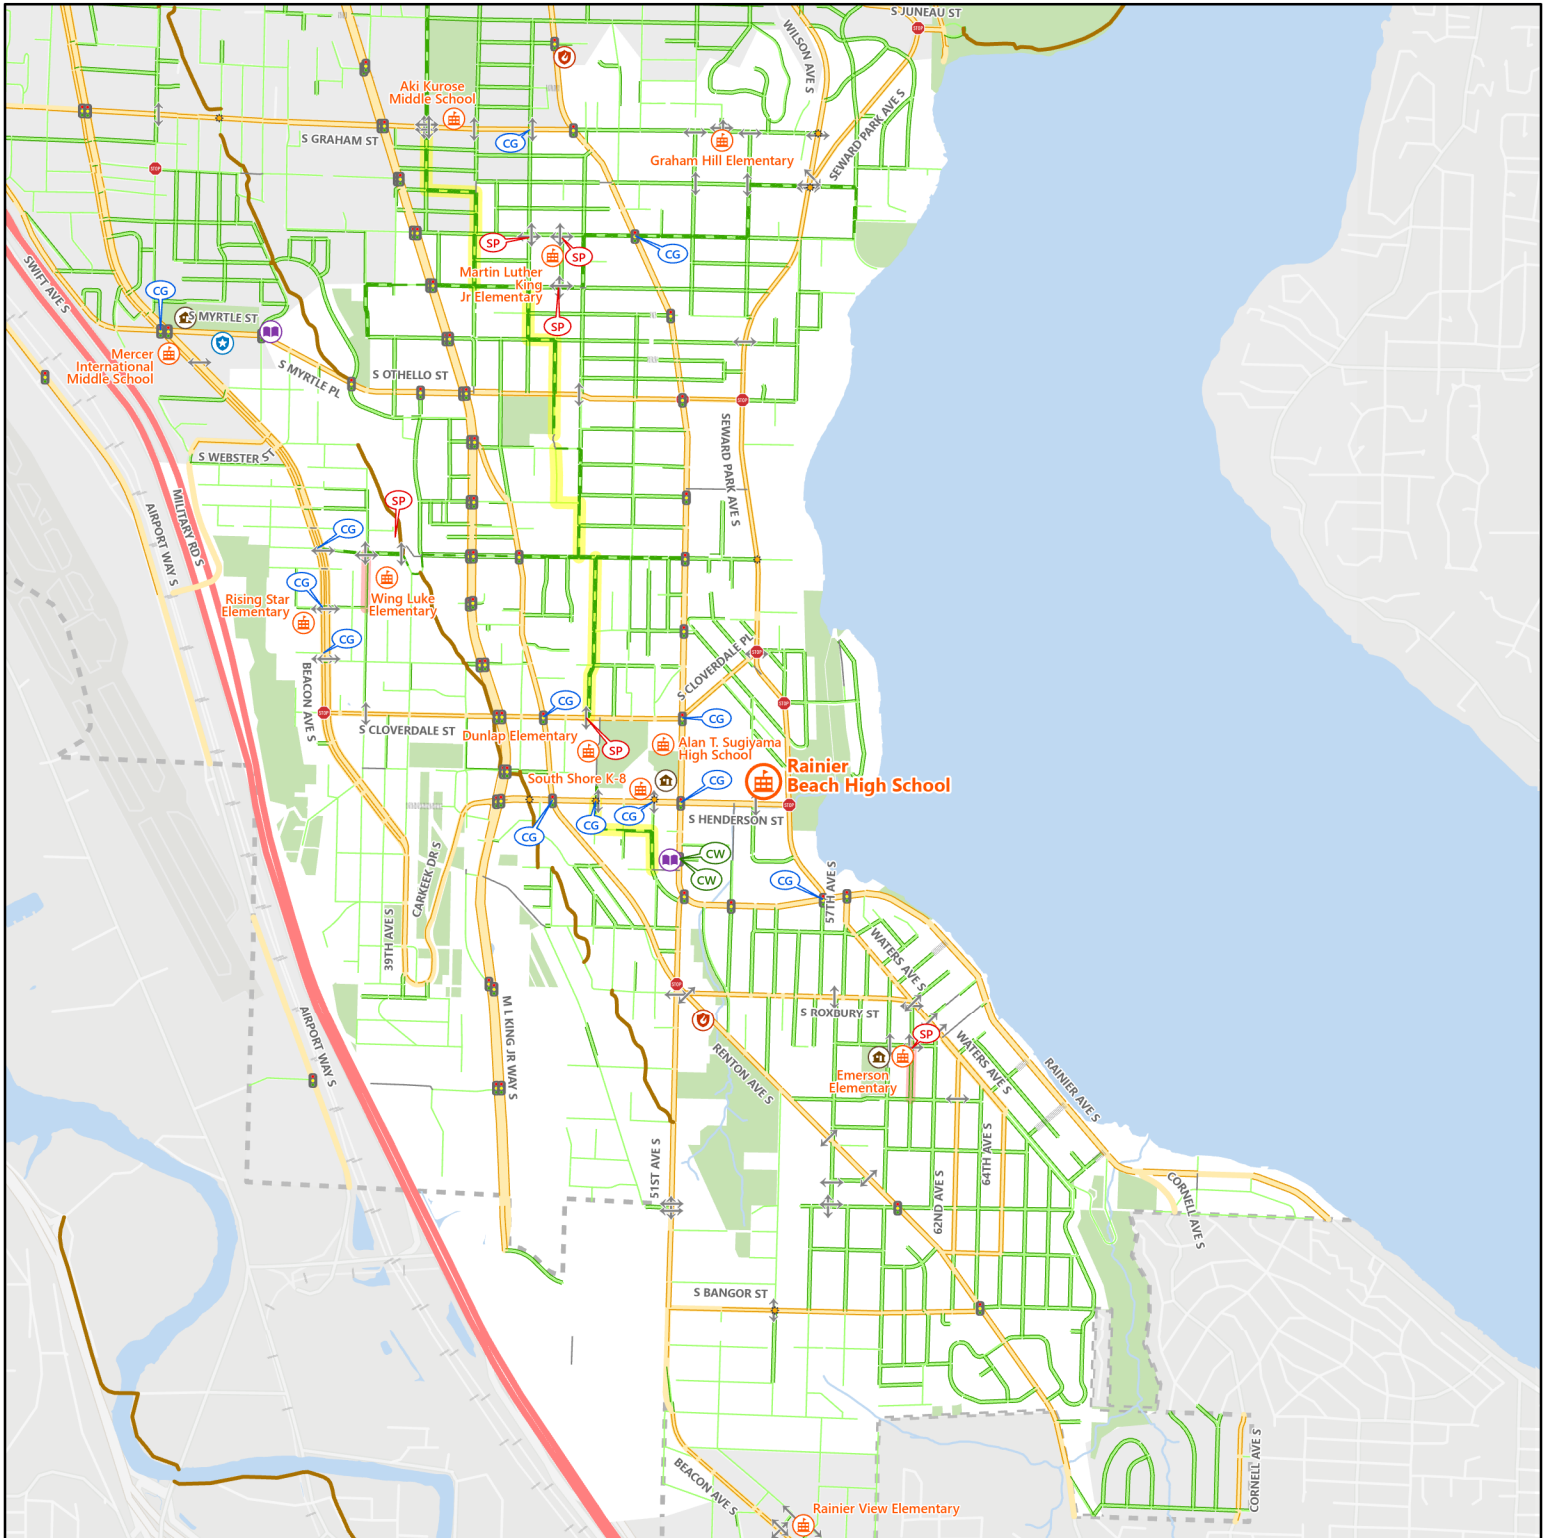

2023-24 Safe Routes to School

Rainier Beach High School

0 1,000 2,000 4,000 Feet

Seattle
Department of
Transportation

Author: Seattle ITD, GIS-CADD