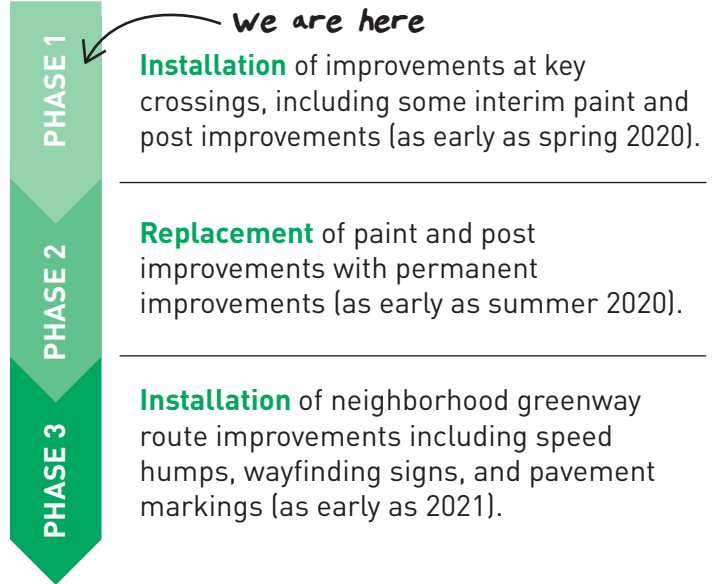

WASHINGTON MIDDLE SCHOOL CONNECTION (21ST AVE) NEIGHBORHOOD GREENWAY

January 2020

What's Happening Now?

The Washington Middle School Connection (21st Ave) Neighborhood Greenway will soon be under construction!

This year, we will begin installation of interim crossing improvements on 21st Ave between E Union St and S Jackson St. "No Park" signs will be placed in anticipation of this work.

PROJECT DESCRIPTION

The Washington Middle School Connection (21st Ave) Neighborhood Greenway will enhance safe access for students walking and biking to Washington Middle School. It will also connect residents to local parks and businesses as well as the citywide transportation network. It will connect with the existing Central Area North-South Neighborhood Greenway, the existing Central Area East-West Neighborhood Greenway at E Columbia St, the Central Ridge Neighborhood Greenway (under construction), and the S King St Neighborhood Greenway (under construction). The new neighborhood greenway will bring affordable, active transportation options for people of all ages and abilities.

This project is funded by the 9-year Levy to Move Seattle, approved by voters in 2015. Learn more about the levy at www.seattle.gov/LevytoMoveSeattle.

This work will be done in three phases:

WHAT IS A NEIGHBORHOOD GREENWAY?

Neighborhood greenways are safer, calmer residential streets for you, your family, and neighbors. We make people walking and biking the priority.