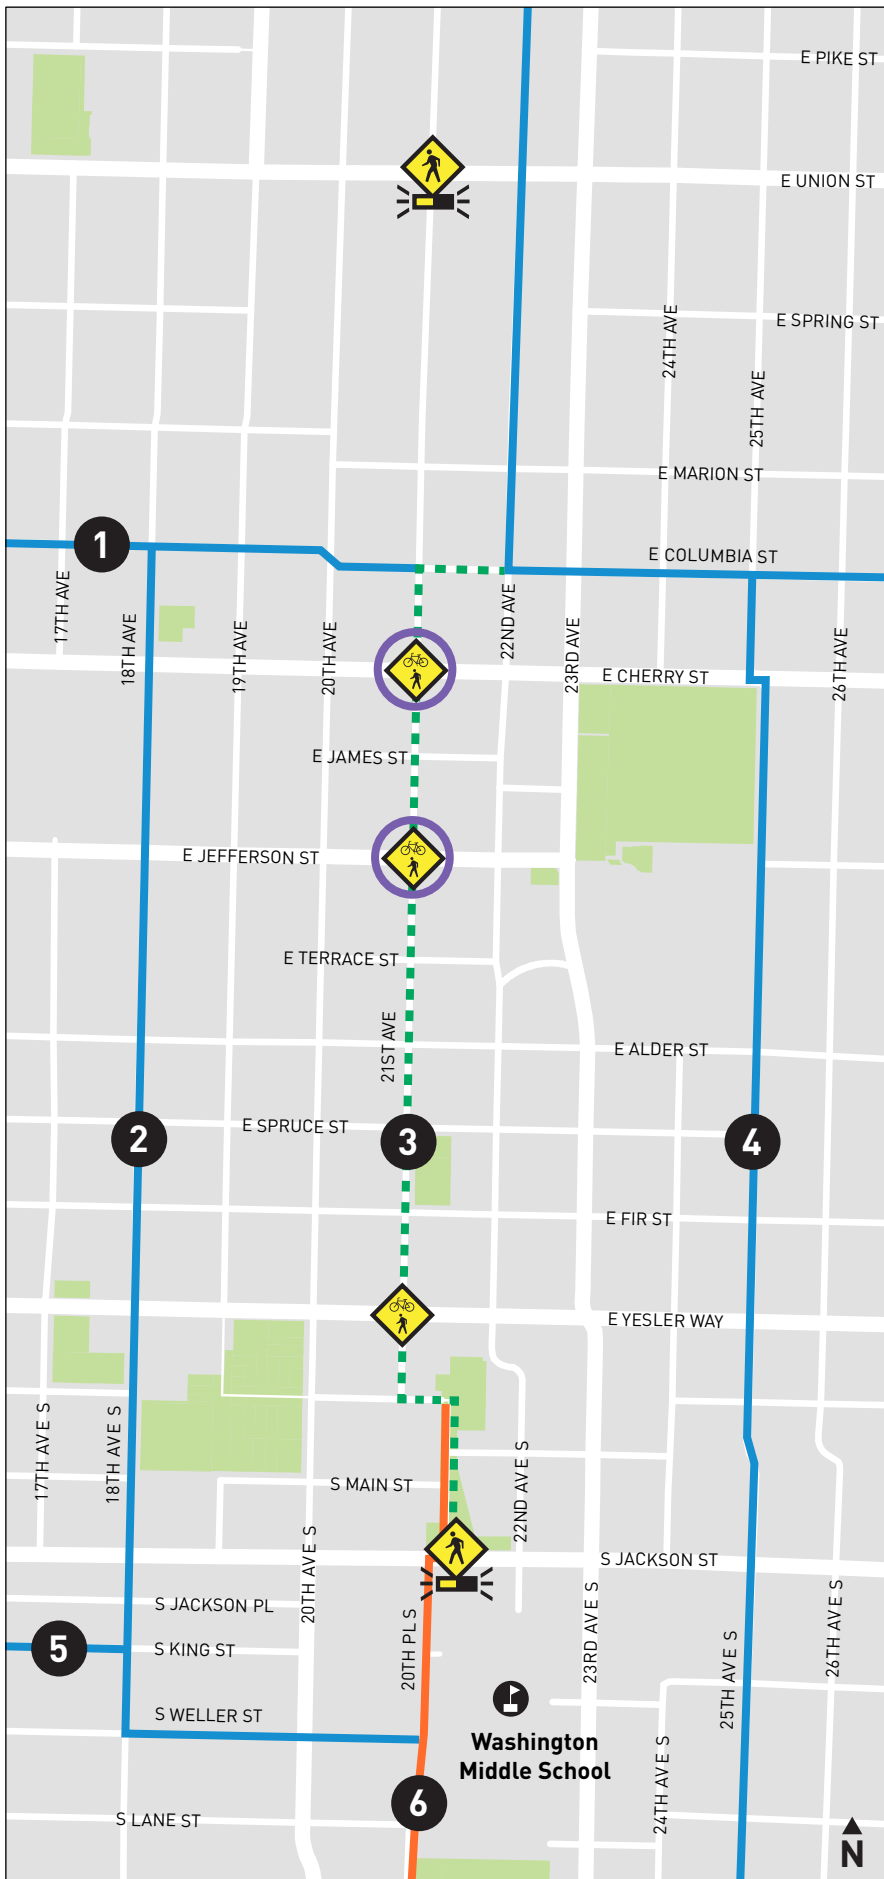

WASHINGTON MIDDLE SCHOOL CONNECTION (21ST AVE) NEIGHBORHOOD GREENWAY

January 2020

What's Happening Now?

The Washington Middle School Connection (21st Ave) Neighborhood Greenway will soon be under construction!

This year, we will begin installation of interim crossing improvements on 21st Ave between E Union St and S Jackson St. "No Park" signs will be placed in anticipation of this work.

PROJECT DESCRIPTION

The Washington Middle School Connection (21st Ave) Neighborhood Greenway will enhance safe access for students walking and biking to Washington Middle School. It will also connect residents to local parks and businesses as well as the citywide transportation network. It will connect with the existing Central Area North-South Neighborhood Greenway, the existing Central Area East-West Neighborhood Greenway at E Columbia St, the Central Ridge Neighborhood Greenway (under construction), and the S King St Neighborhood Greenway (under construction). The new neighborhood greenway will bring affordable, active transportation options for people of all ages and abilities.

This project is funded by the 9-year Levy to Move Seattle, approved by voters in 2015. Learn more about the levy at www.seattle.gov/LevytoMoveSeattle.

This work will be done in three phases:

WHAT IS A NEIGHBORHOOD GREENWAY?

Seattle
Department of
Transportation

SELECTED ROUTE MAP

LEGEND

- - - Washington Middle School Connection (21st Ave) Neighborhood Greenway
- Existing or Under Construction Routes
- Central Park Trail (Seattle Parks and Recreation - Dr. Blanche Lavizzo Park and Judkins Park)
-  Crossing Improvements (2020)
-  Crossing Improvements (Interim as soon as spring 2020, permanent as soon as summer 2020)
-  Flashing beacon (existing)